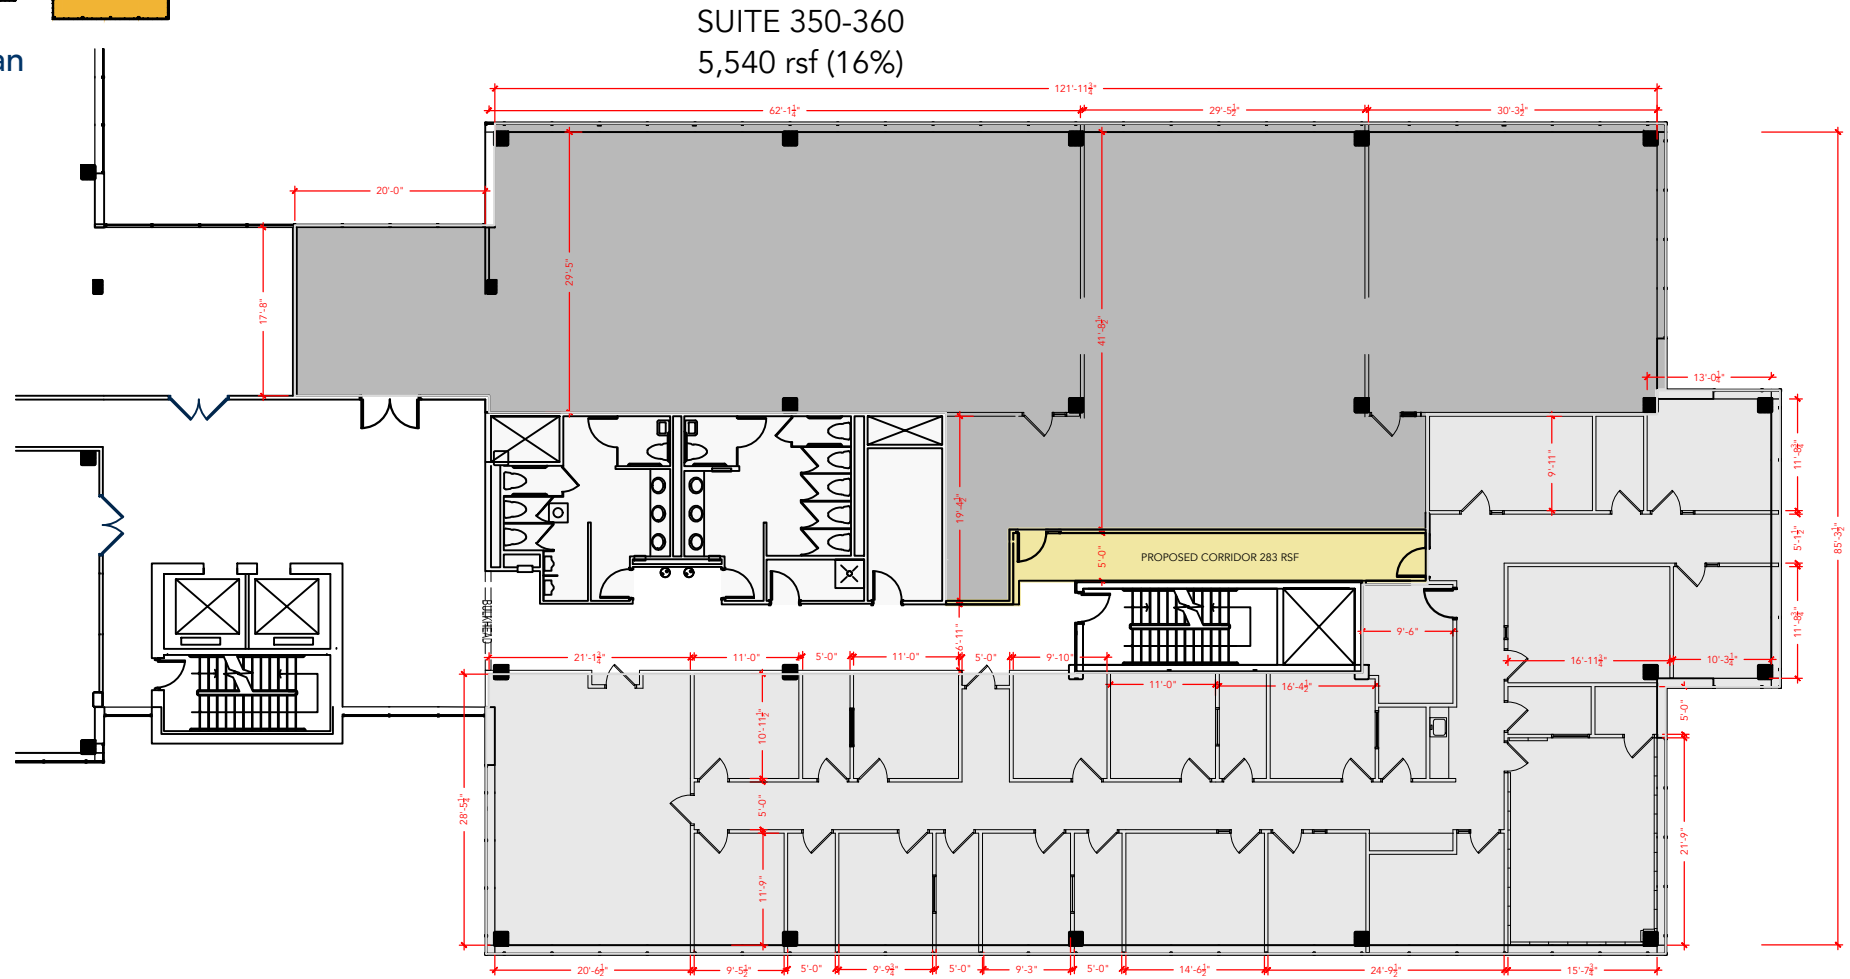

TOTAL SF AVAILABLE - 5,540 RSF(16%)

Key Plan

Floor Plan

SUITE 370-390
5,518 rsf (16%)