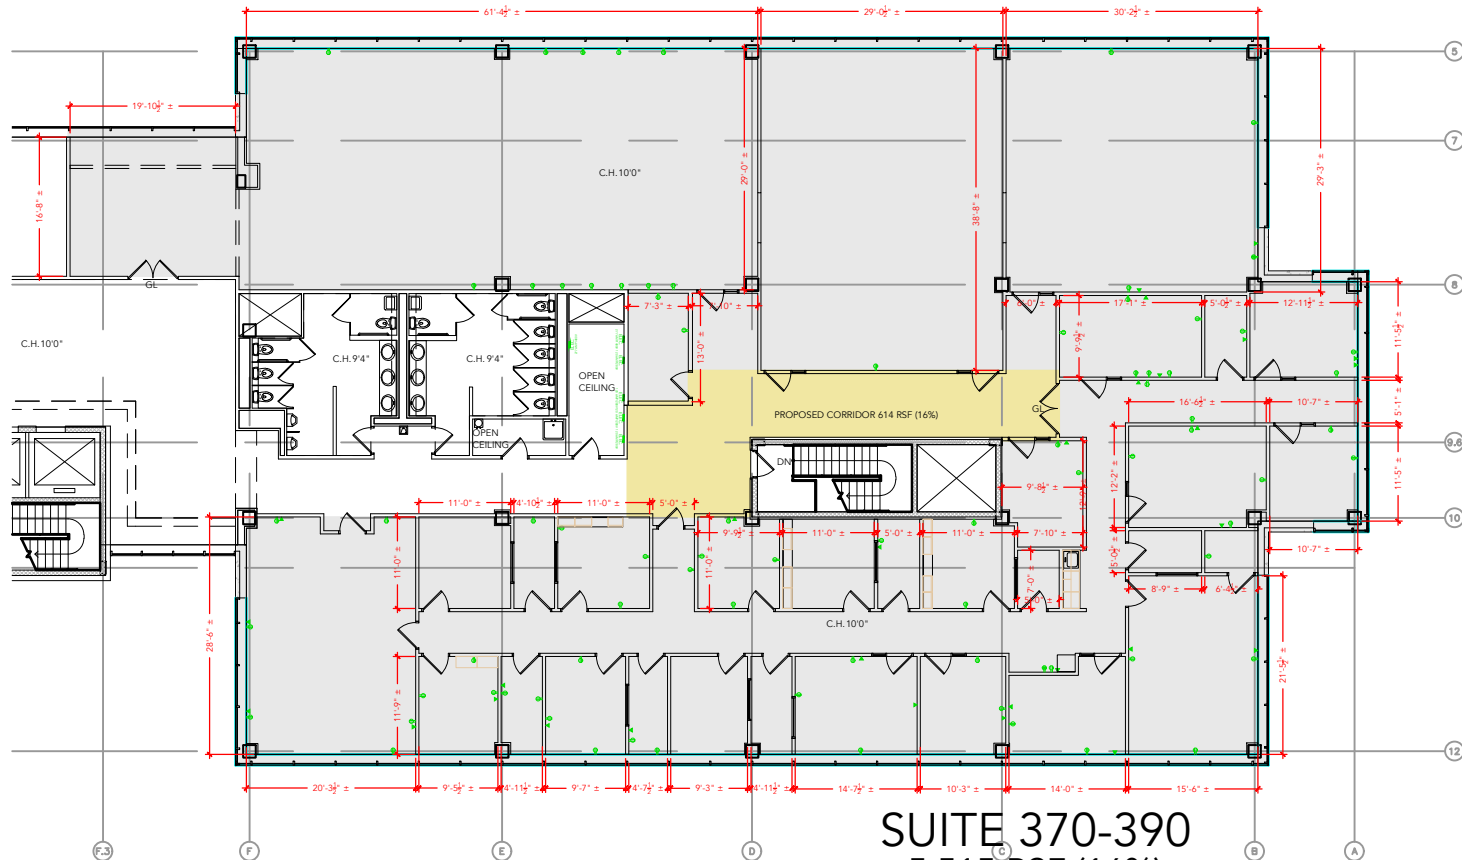

TOTAL SF AVAILABLE -11,477 RSF (16%)

[Click to access 3D model](#)

SUITE 350-360
5,348 RSF (16%)

Floor Plan