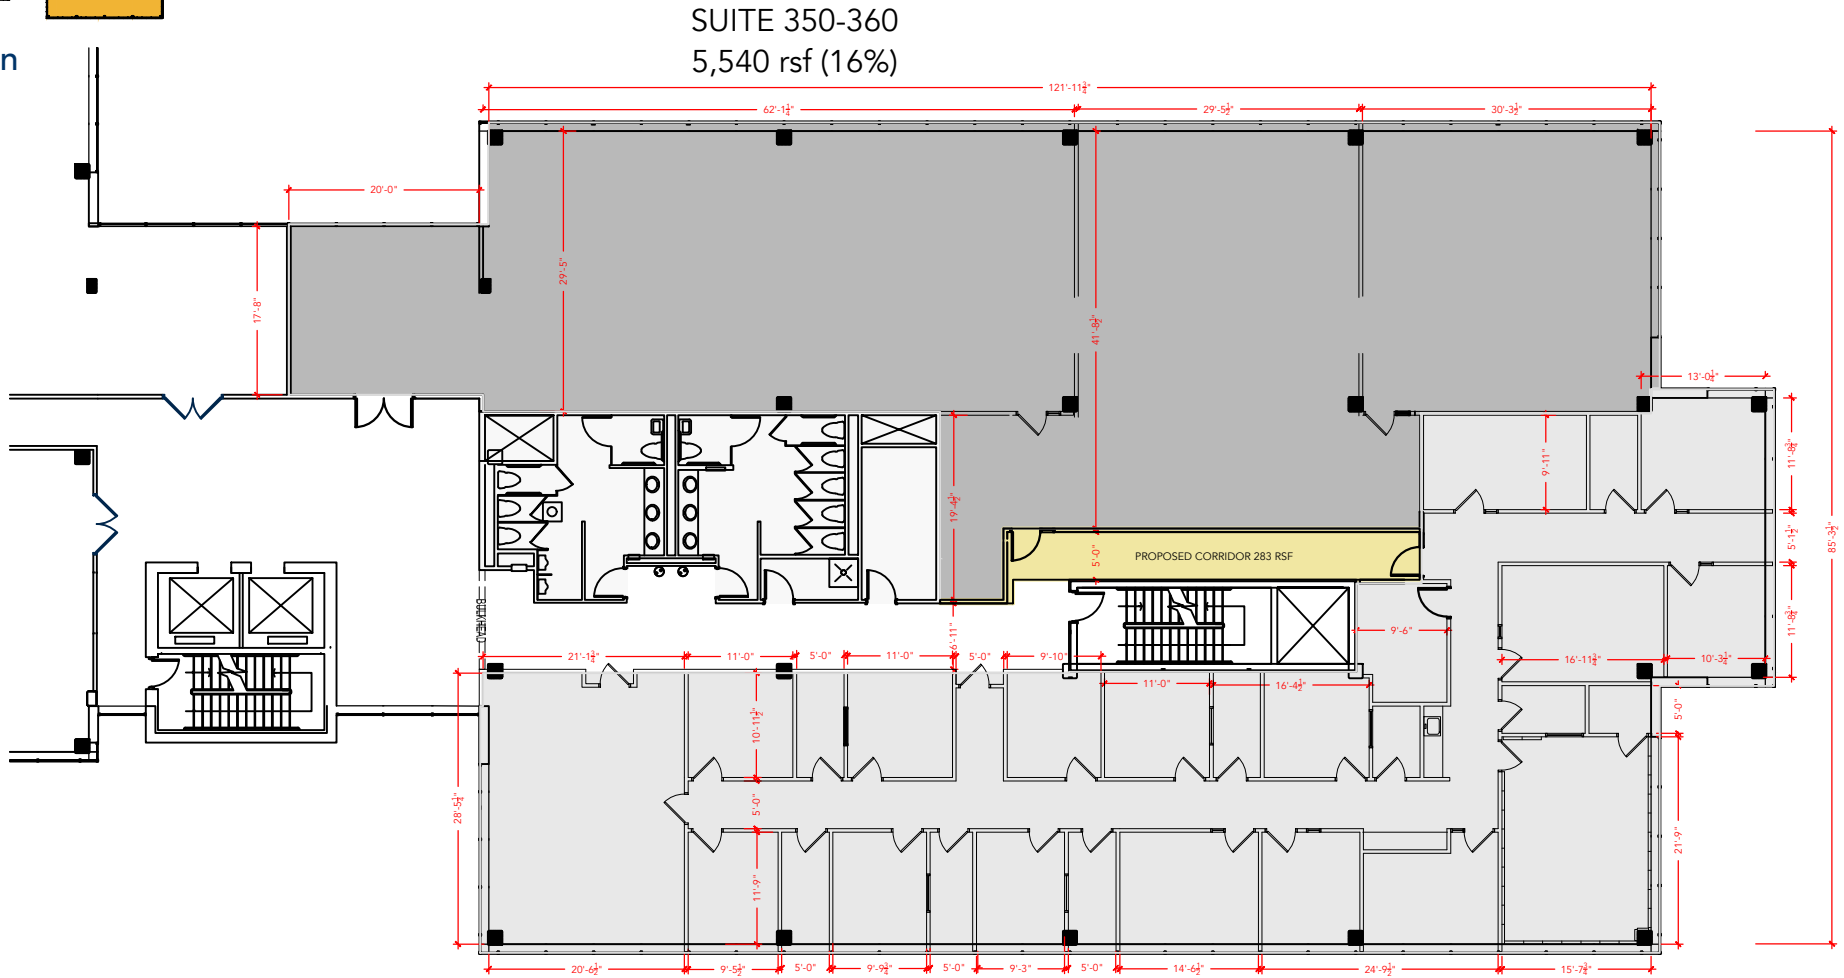

TOTAL SF AVAILABLE - 5,518 RSF(16%)

Key Plan

Floor Plan

SUITE 350-360
5,540 rsf (16%)

SUITE 370-390
5,518 rsf (16%)