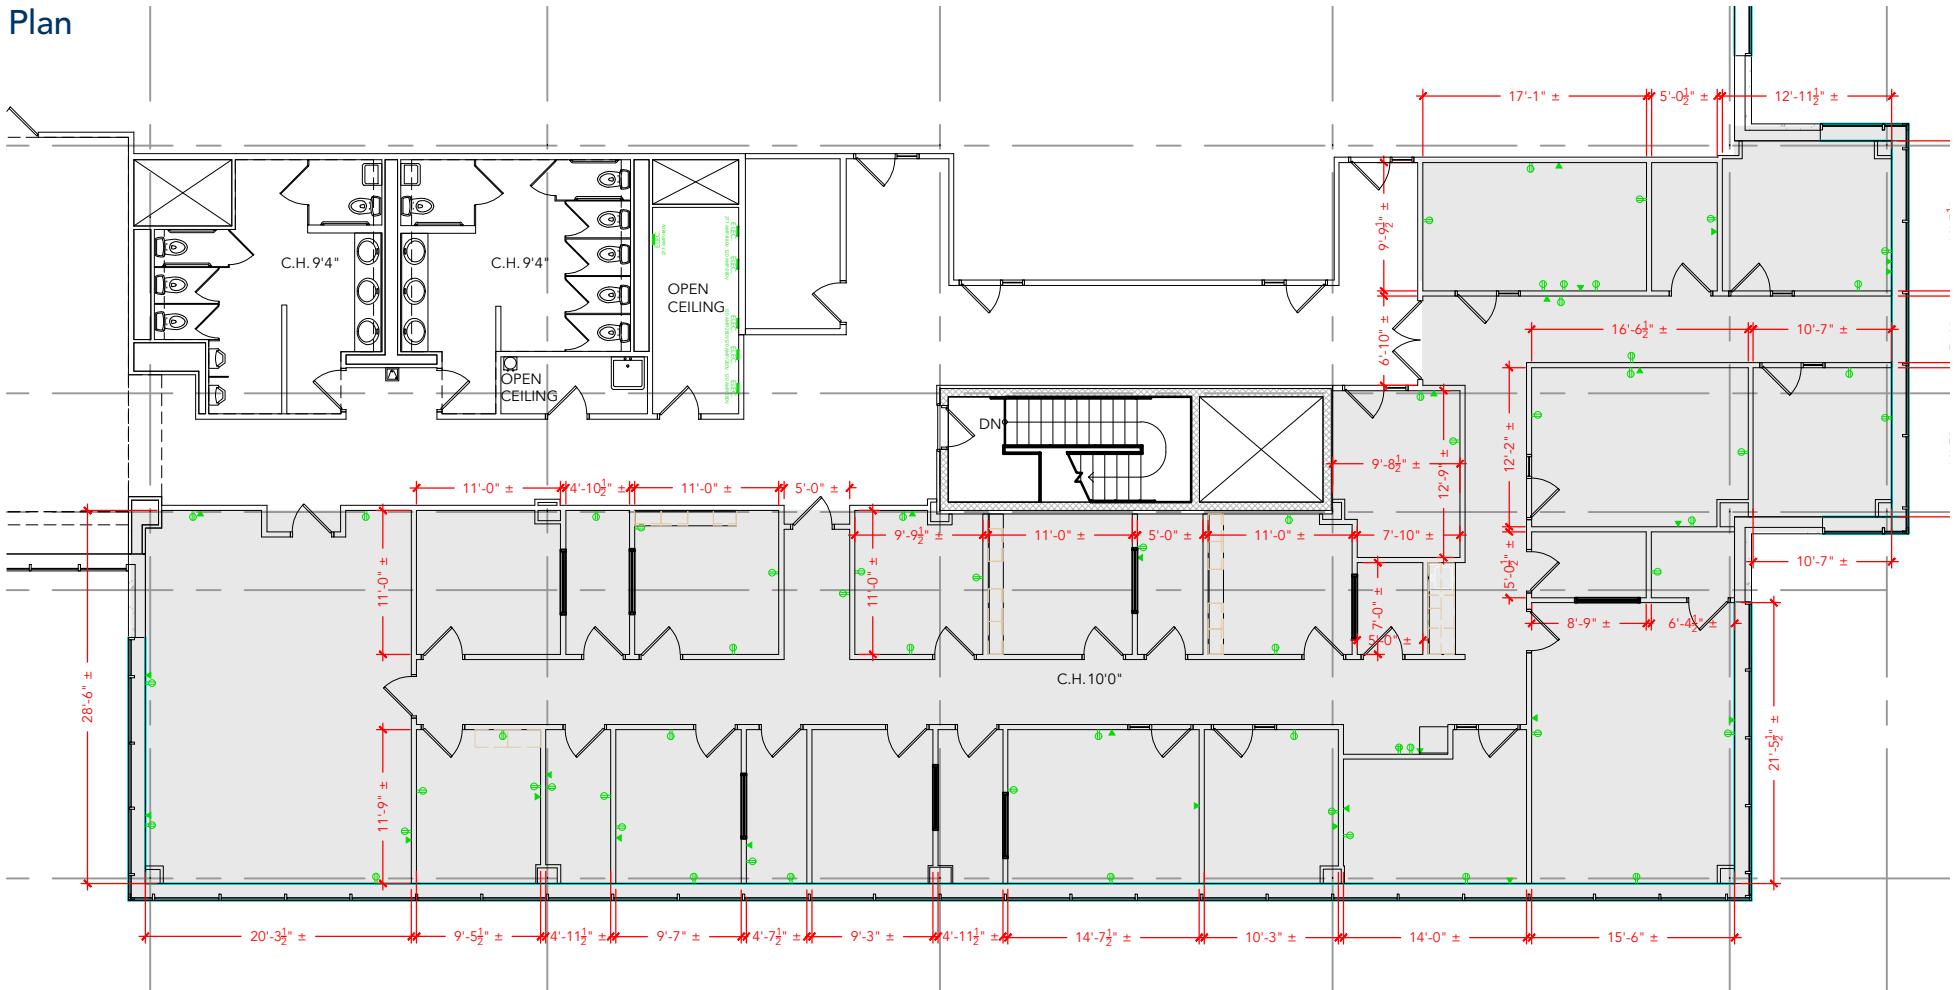

TOTAL SF AVAILABLE - 5,515 RSF (16%)

Key Plan

[Click to access 3D model](#)

Floor Plan