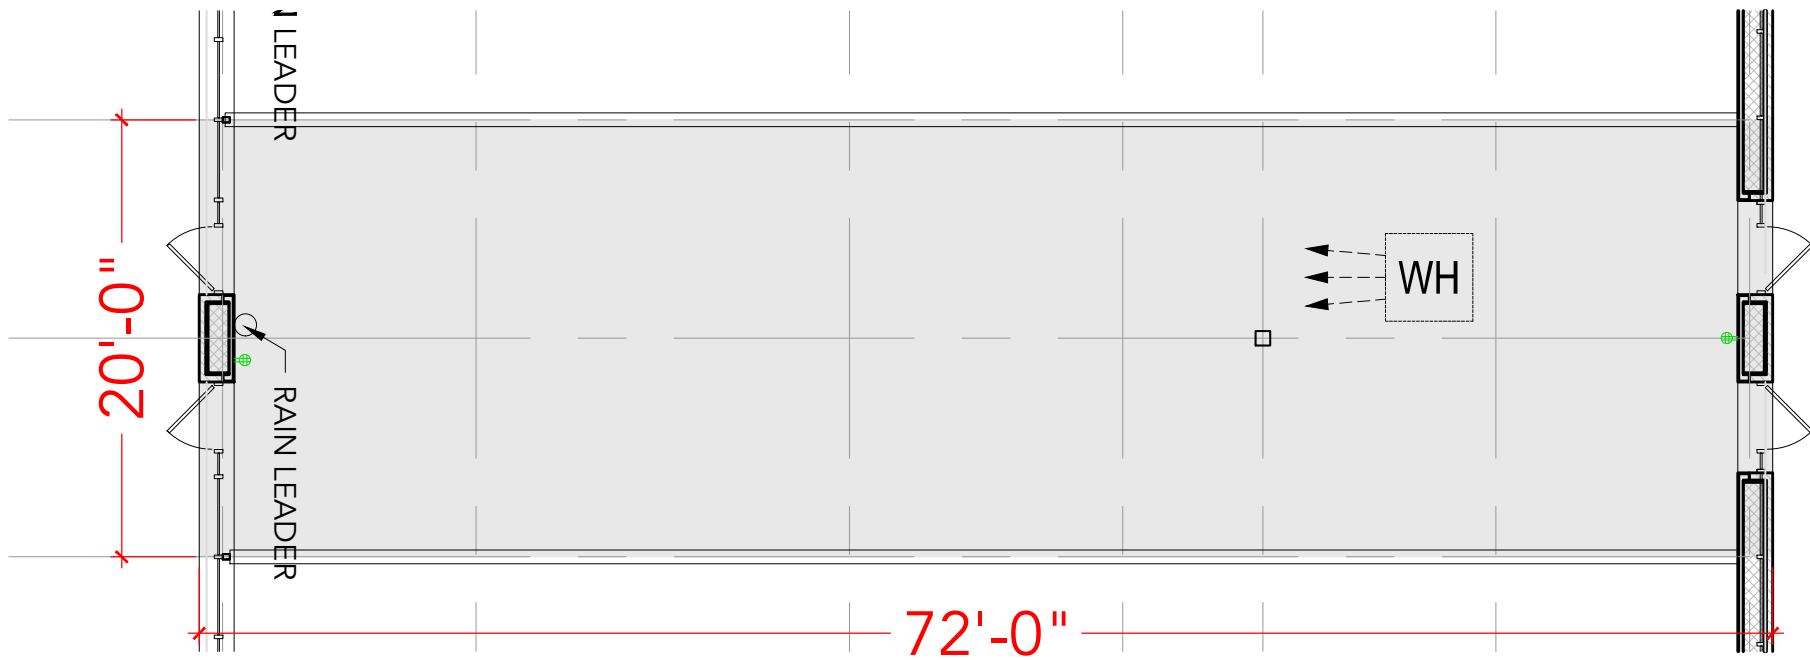

TOTAL SF AVAILABLE - 1,440 SF

OFFICE - 1,440 SF

WAREHOUSE - 0,000 SF

[Click to access 3D model](#)

Key Plan

Floor Plan