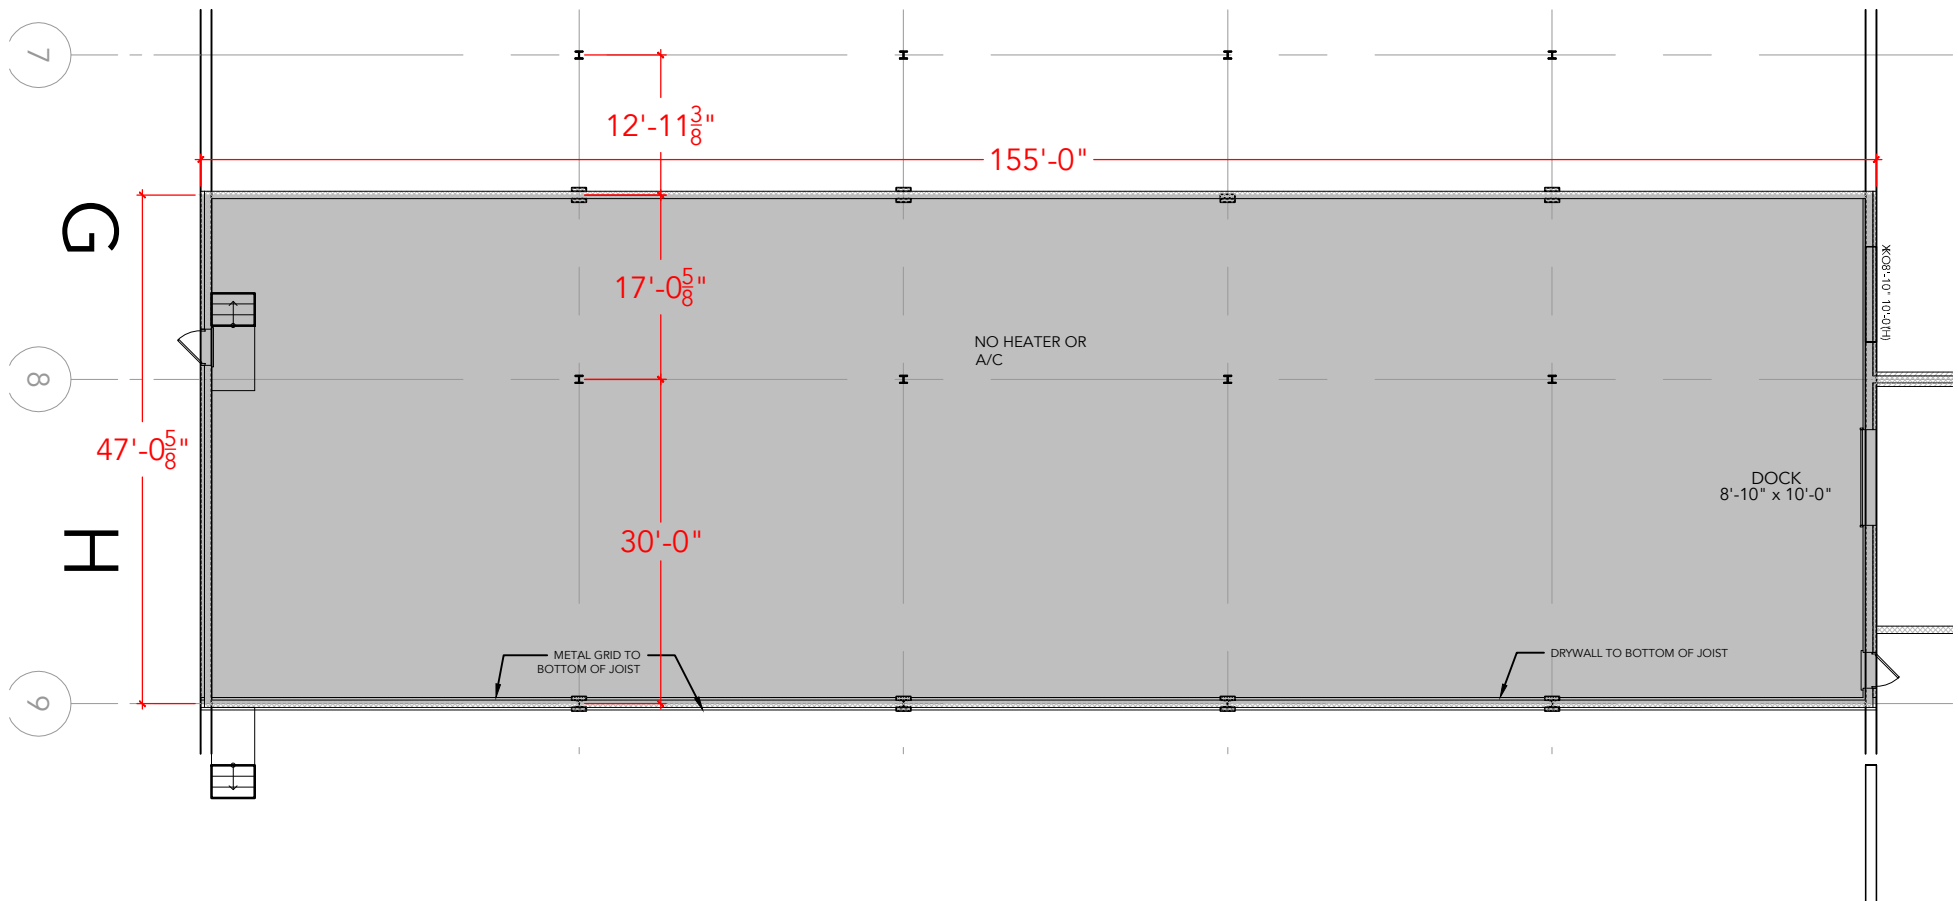

TOTAL SF AVAILABLE - 7,293 SF

OFFICE - 0,000 SF

WAREHOUSE - 7,293 SF

[Click to access 3D model](#)

Key Plan

Floor Plan