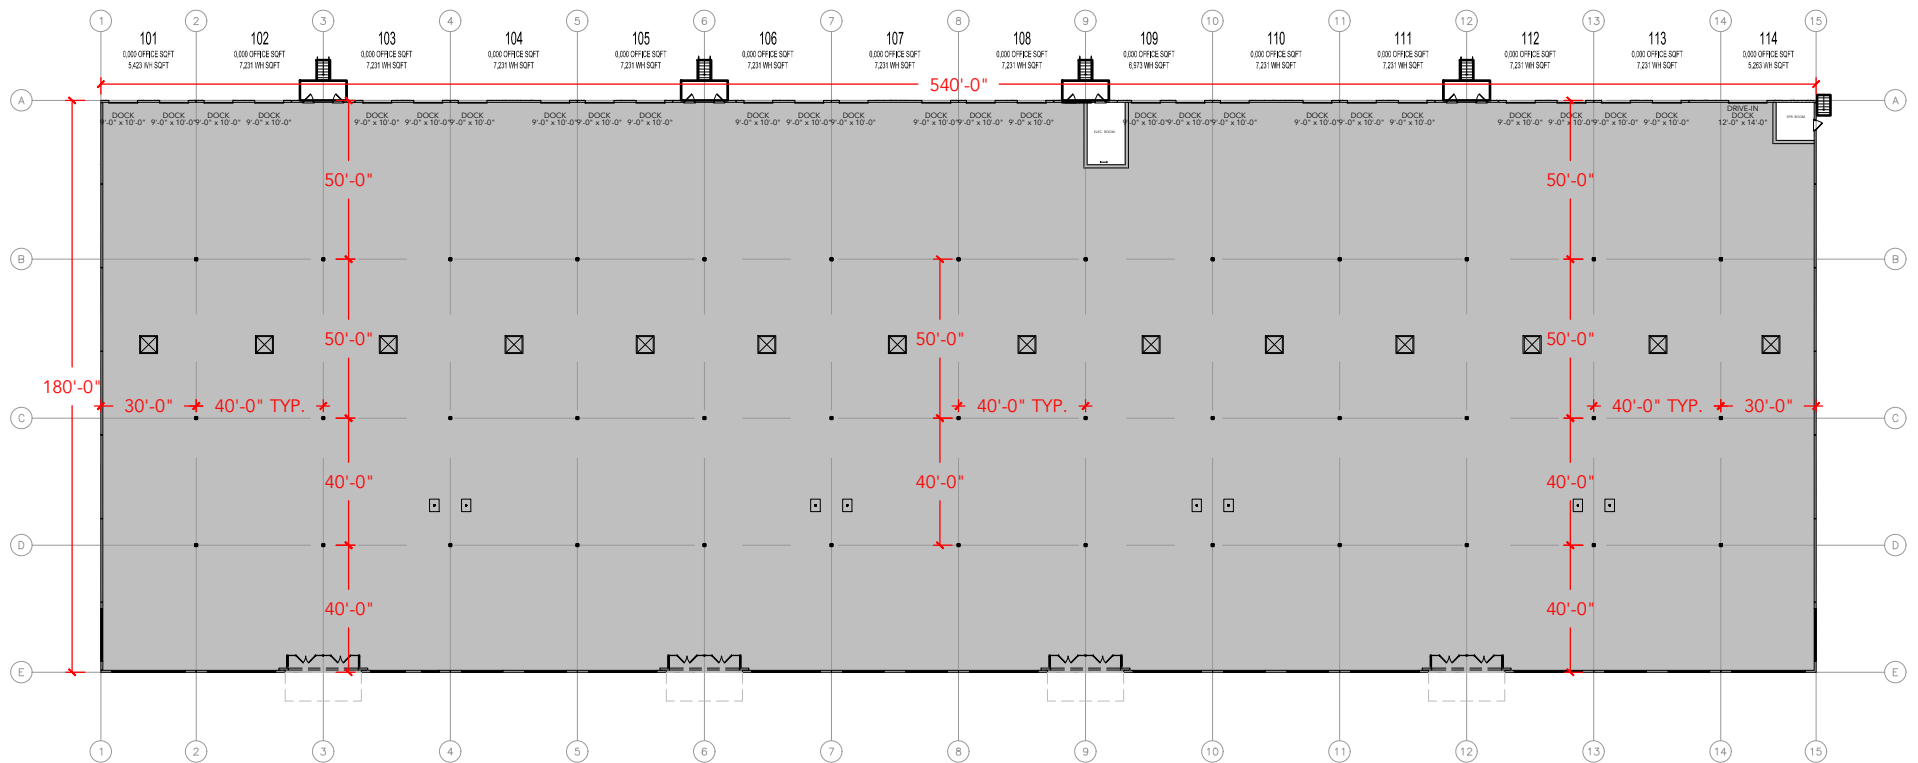

**TOTAL SF AVAILABLE - 97,200 RSF**

**OFFICE - 0,000 SF**

**WAREHOUSE - 97,200 RSF**

\* INCLUDES % OF METER ROOM

[Click to access 3D model](#)

Key Plan

## Floor Plan