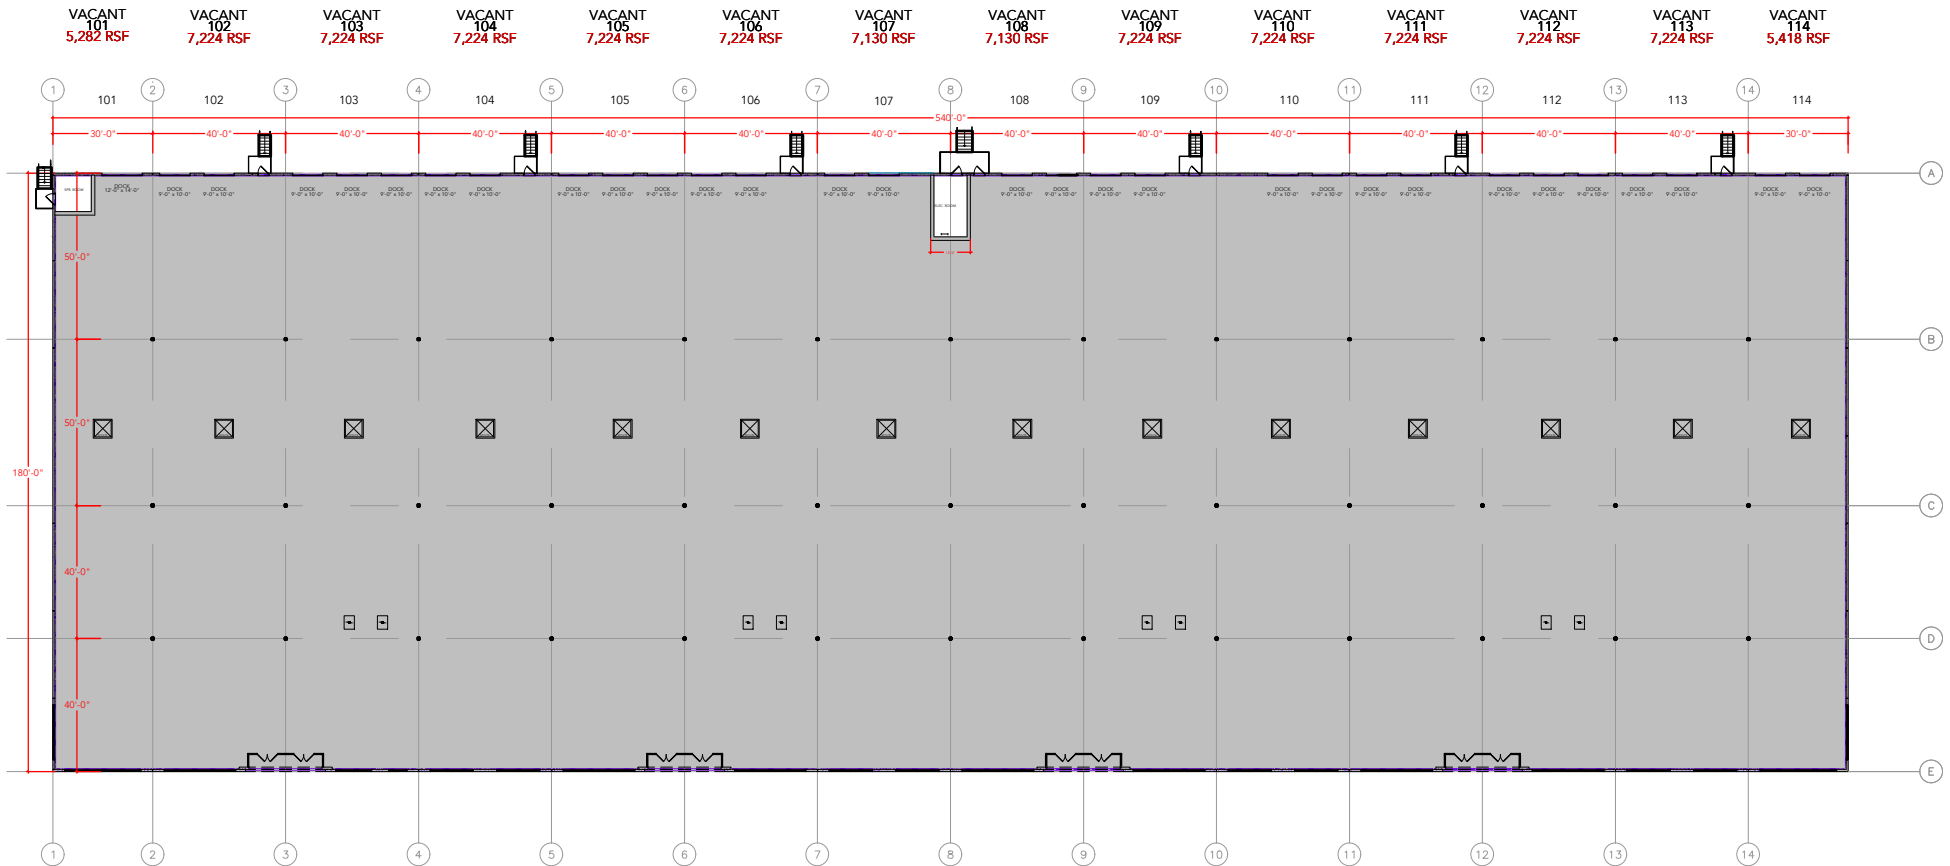

**TOTAL SF AVAILABLE - 97,200 SF**

OFFICE - 0,000 SF  
WAREHOUSE - 97,200 SF

[Click to access 3D model](#)

## Key Plan

## Floor Plan