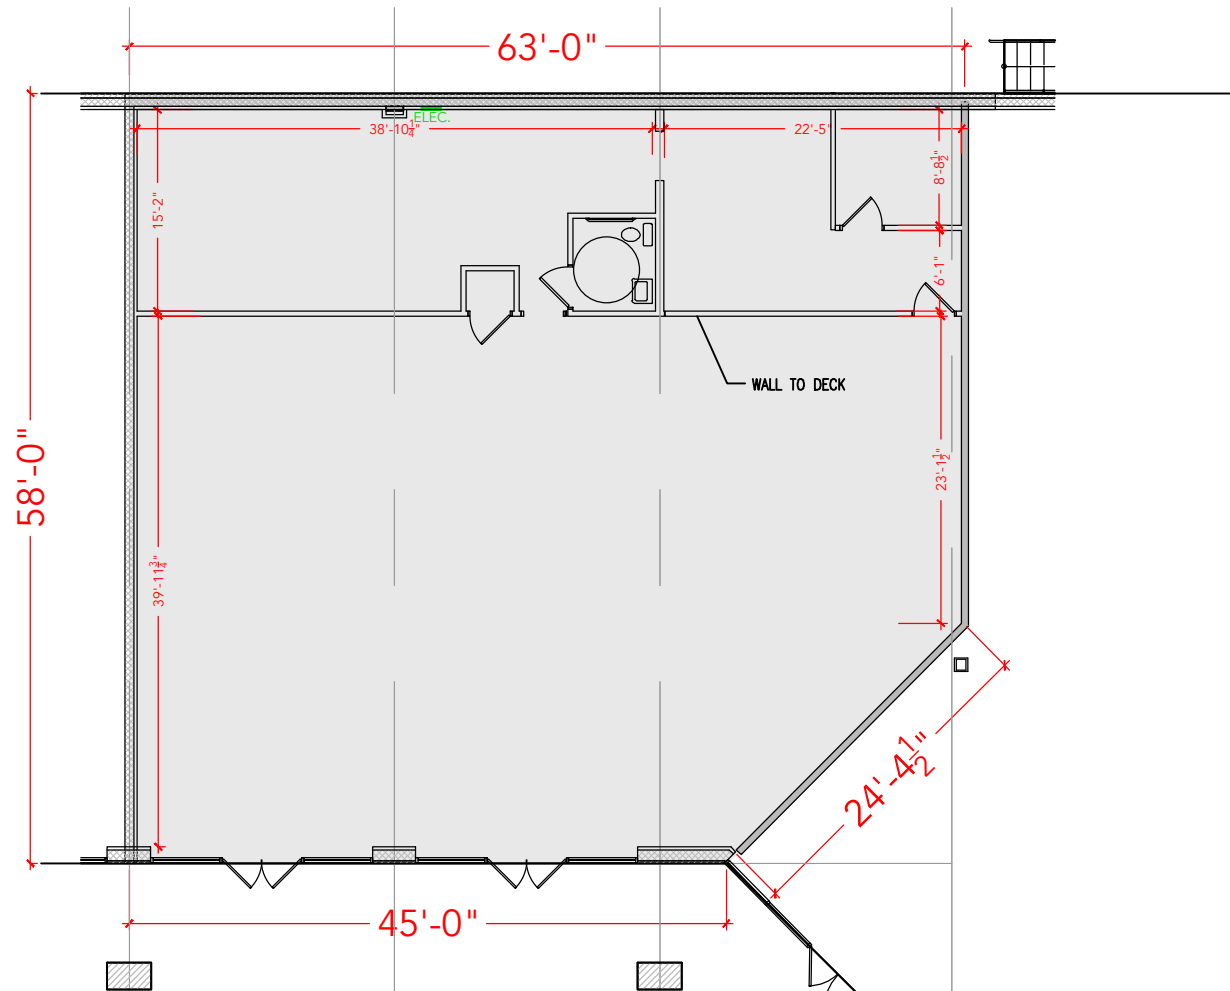

TOTAL SF AVAILABLE - 3,493 SF

OFFICE - 3,493 SF
WAREHOUSE - 0,000 SF

[Click to access 3D model](#)

Key Plan

Floor Plan