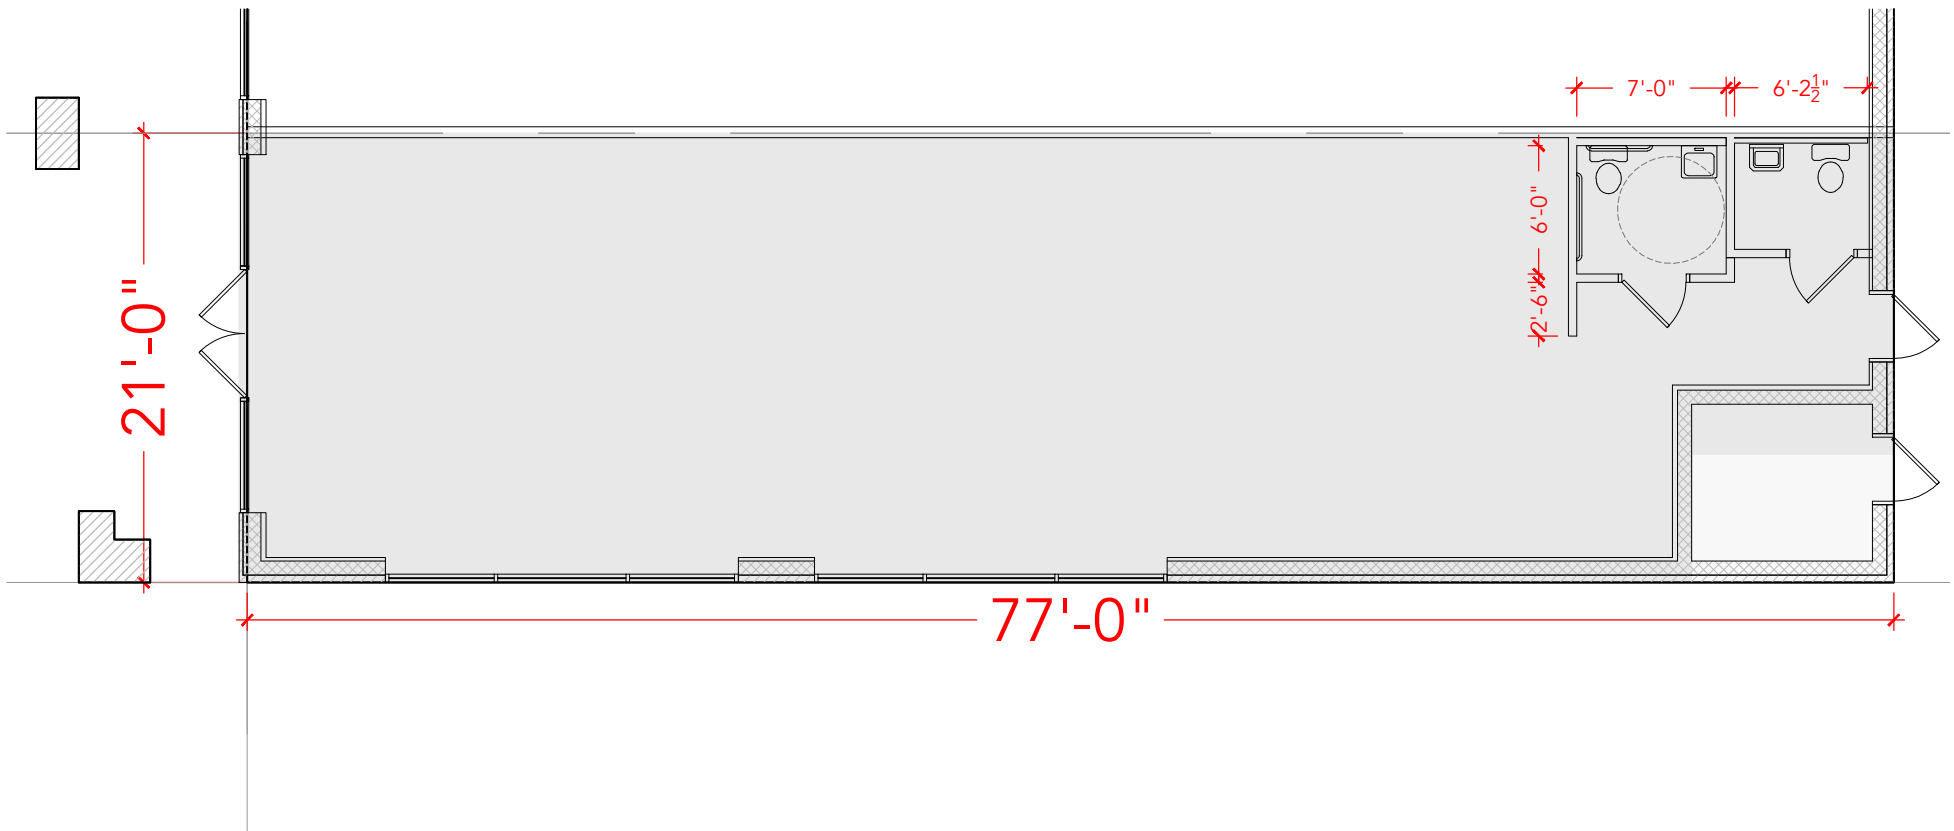

TOTAL SF AVAILABLE - 1,568 SF

OFFICE - 1,568 SF

WAREHOUSE - 0,000 SF

[Click to access 3D model](#)

Key Plan

Floor Plan