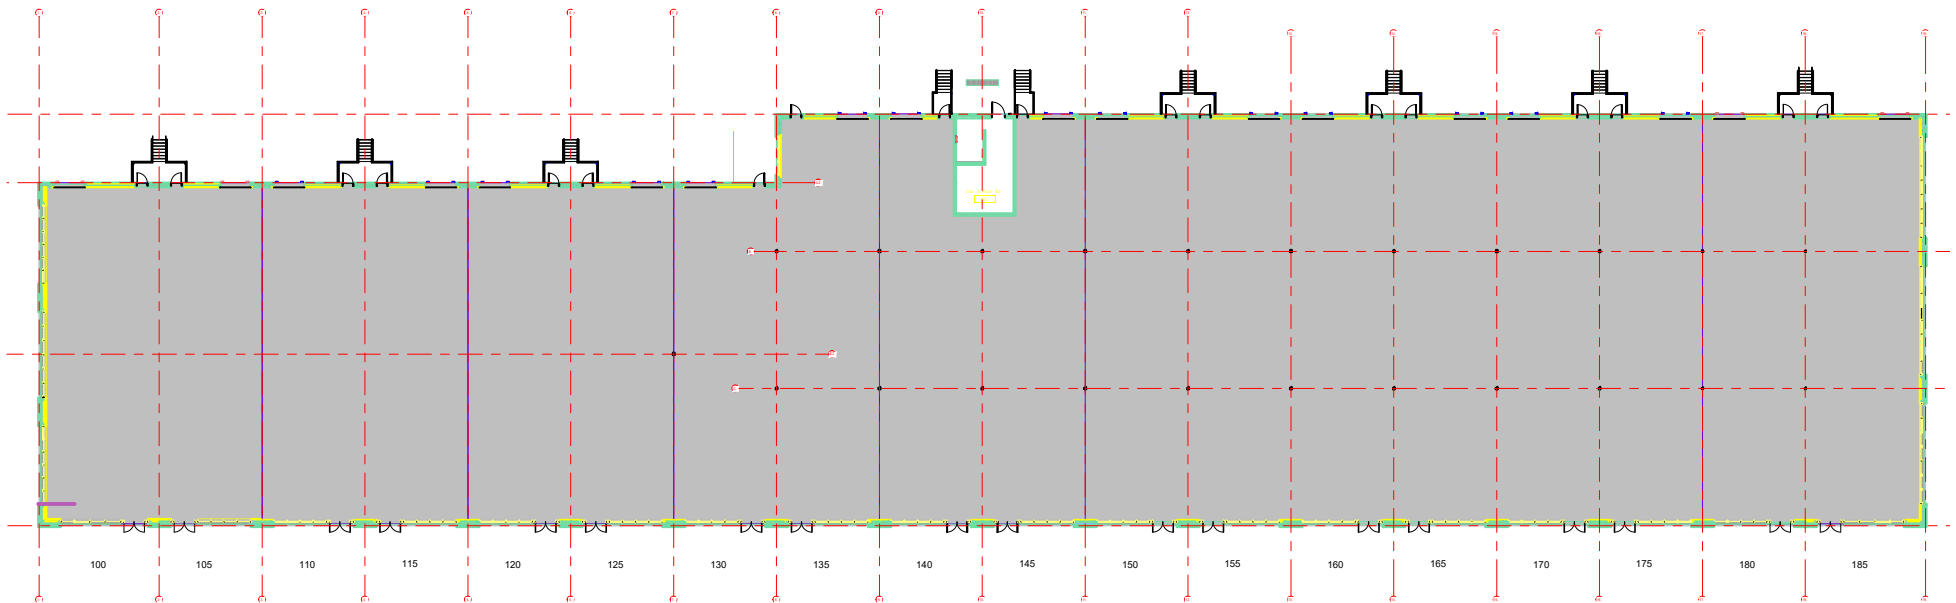

TOTAL SF AVAILABLE - 61,700 SF

OFFICE - 0,000 SF

WAREHOUSE - 61,700 SF

[Click to access 3D model](#)

Key Plan

## Floor Plan