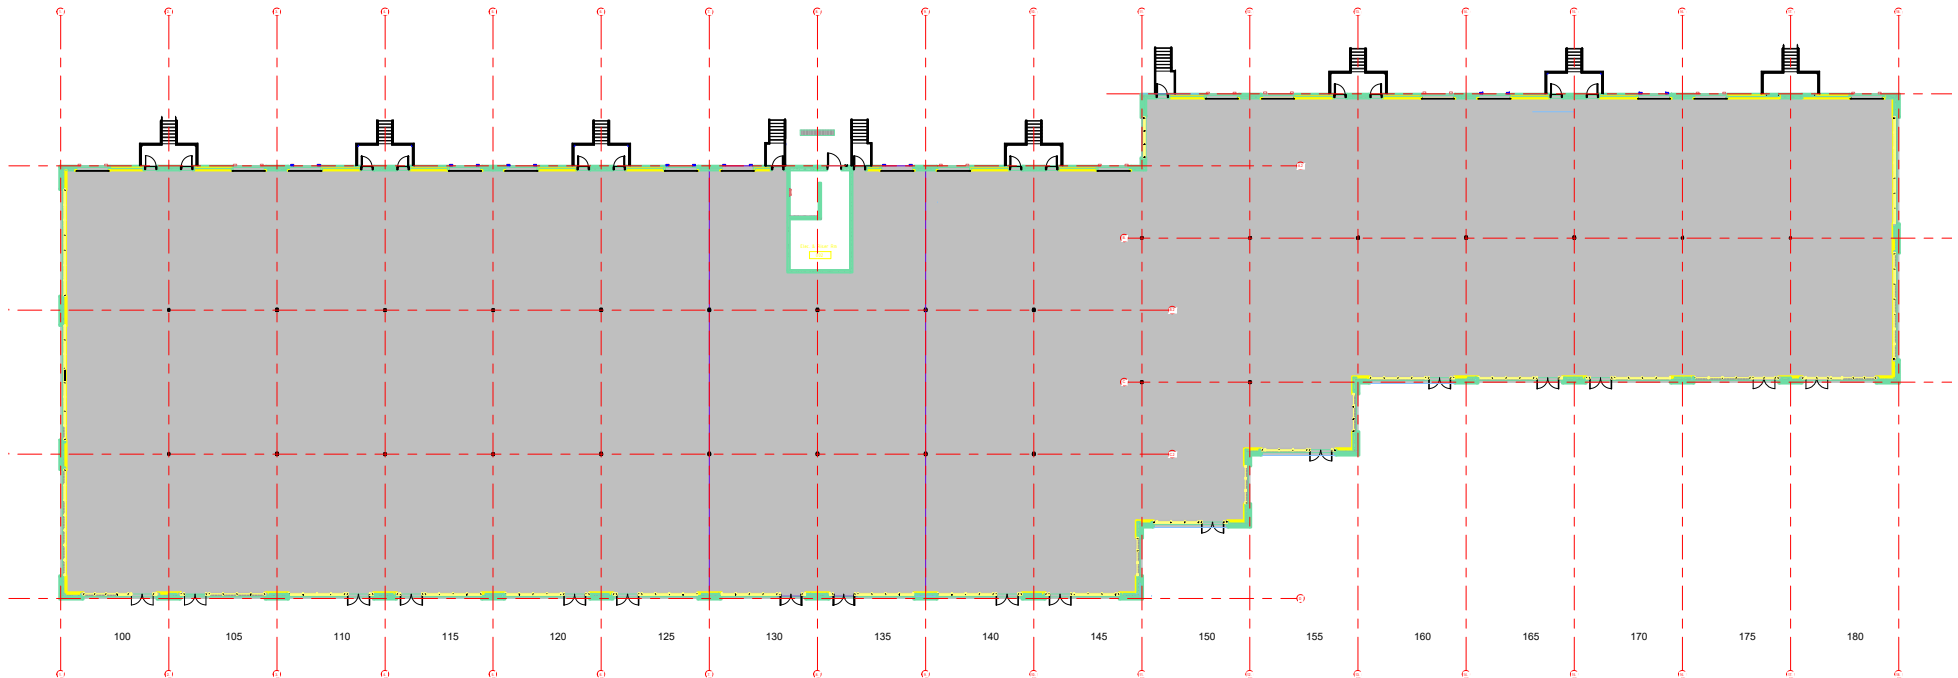

TOTAL SF AVAILABLE - 54,600 SF

OFFICE - 0,000 SF

WAREHOUSE - 54,600 SF

[Click to access 3D model](#)

Key Plan

Floor Plan