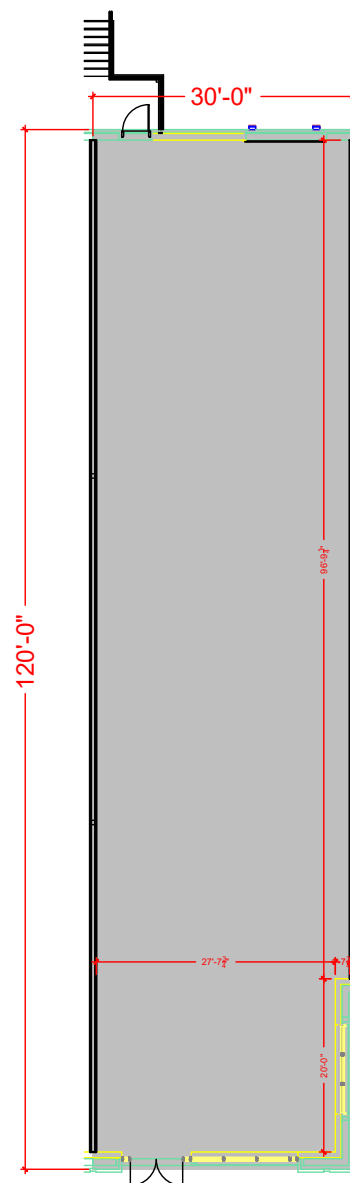

TOTAL SF AVAILABLE - 3,632 RSF

Key Plan

Floor Plan