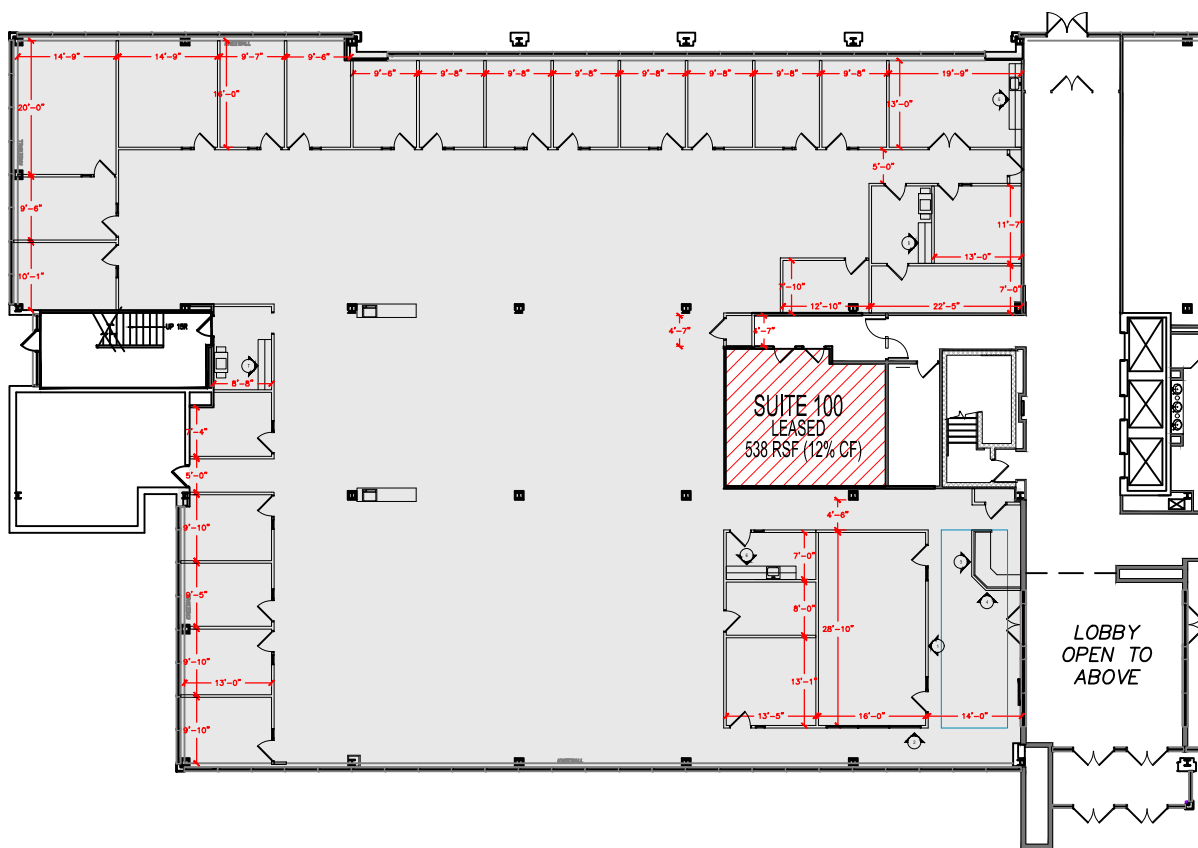

TOTAL SF AVAILABLE -14,978 RSF (12%)

[Click to access 3D model](#)

Key Plan

## Floor Plan