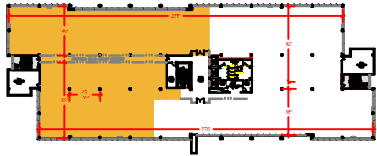

TOTAL SF AVAILABLE - 15,157 RSF(12%)

[Click to access 3D model](#)

Key Plan

Floor Plan