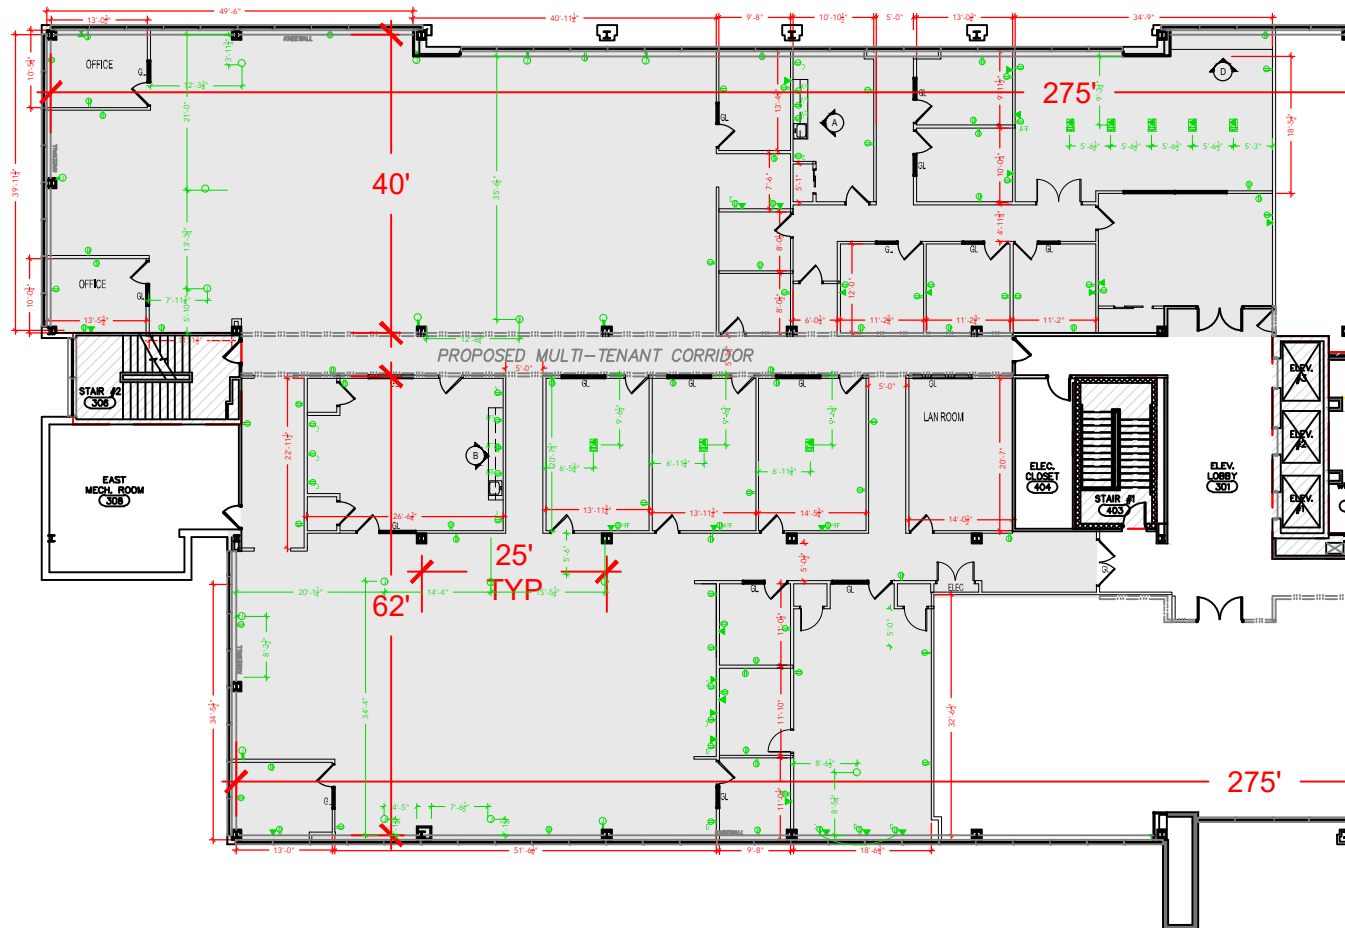

TOTAL SF AVAILABLE - 15,157 RSF(12%)

[Click to access 3D model](#)

Key Plan

Floor Plan