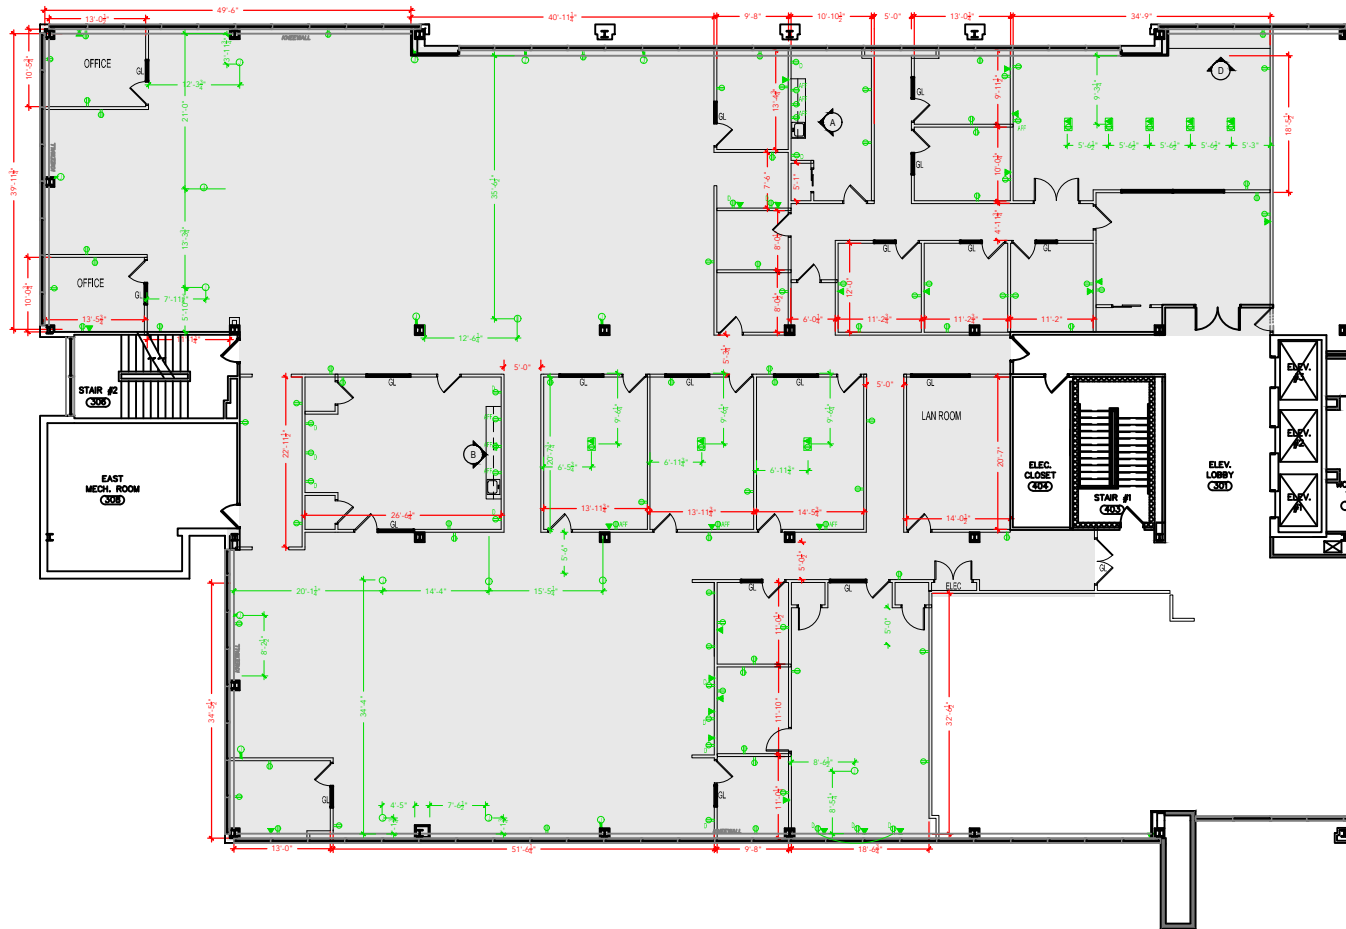

TOTAL SF AVAILABLE - 15,698 RSF(16%)

[Click to access 3D model](#)

Key Plan

Floor Plan