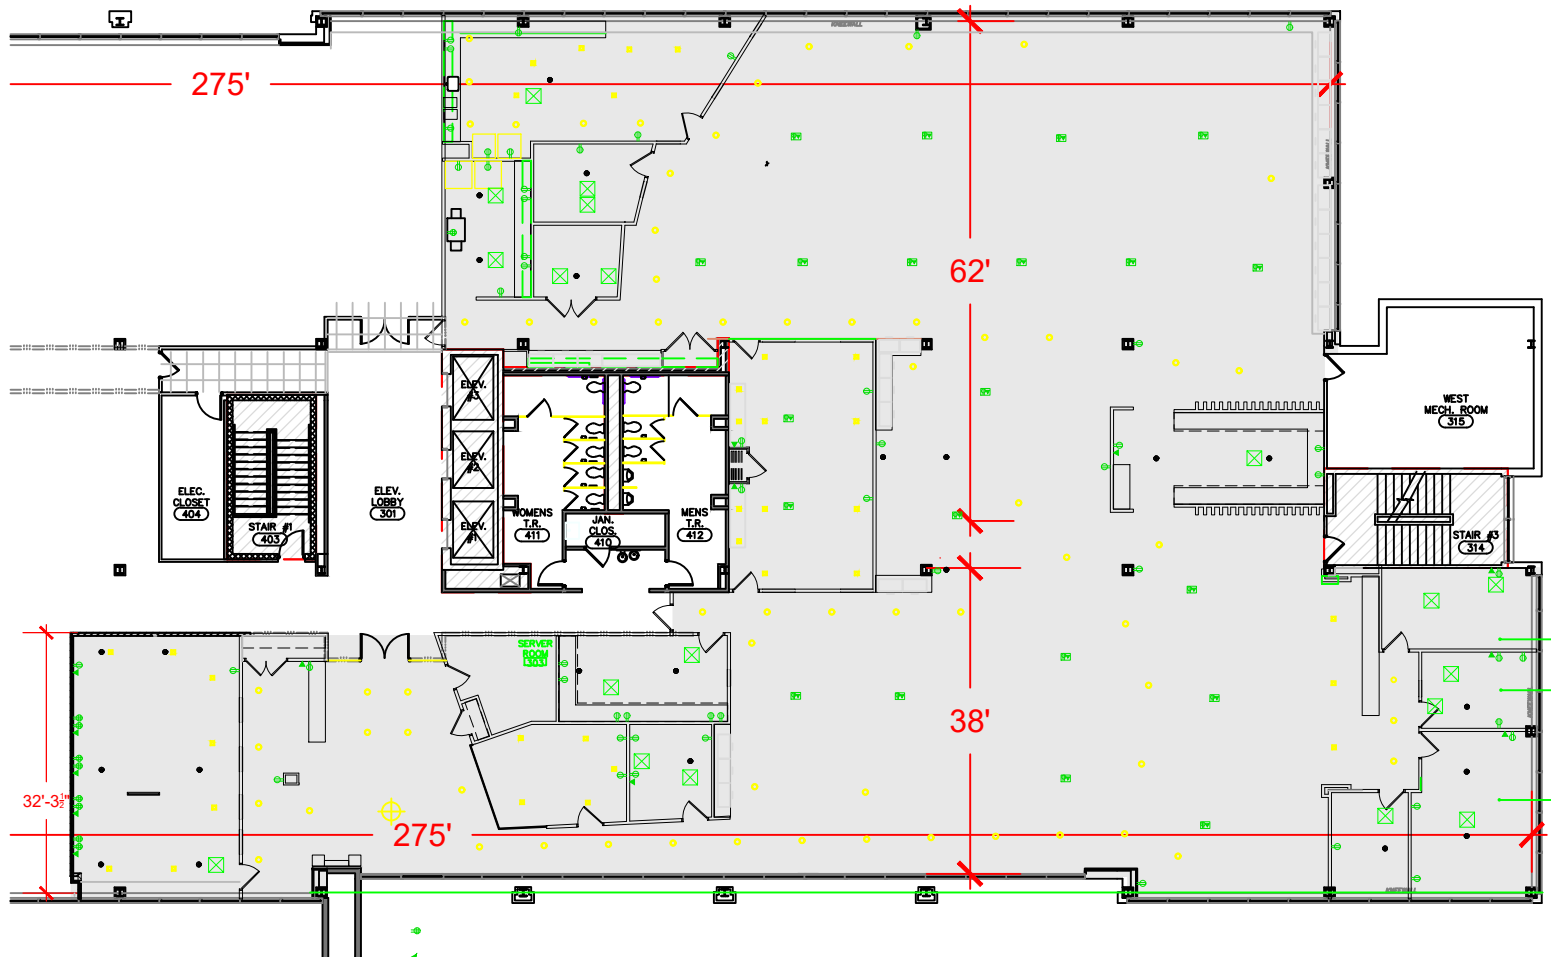

TOTAL SF AVAILABLE - 14,799 RSF(12%)

[Click to access 3D model](#)

Key Plan

Floor Plan