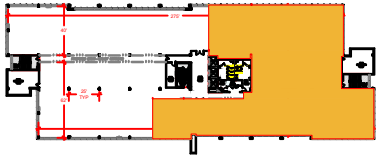

TOTAL SF AVAILABLE - 14,799 RSF(12%)

[Click to access 3D model](#)

Key Plan

Floor Plan