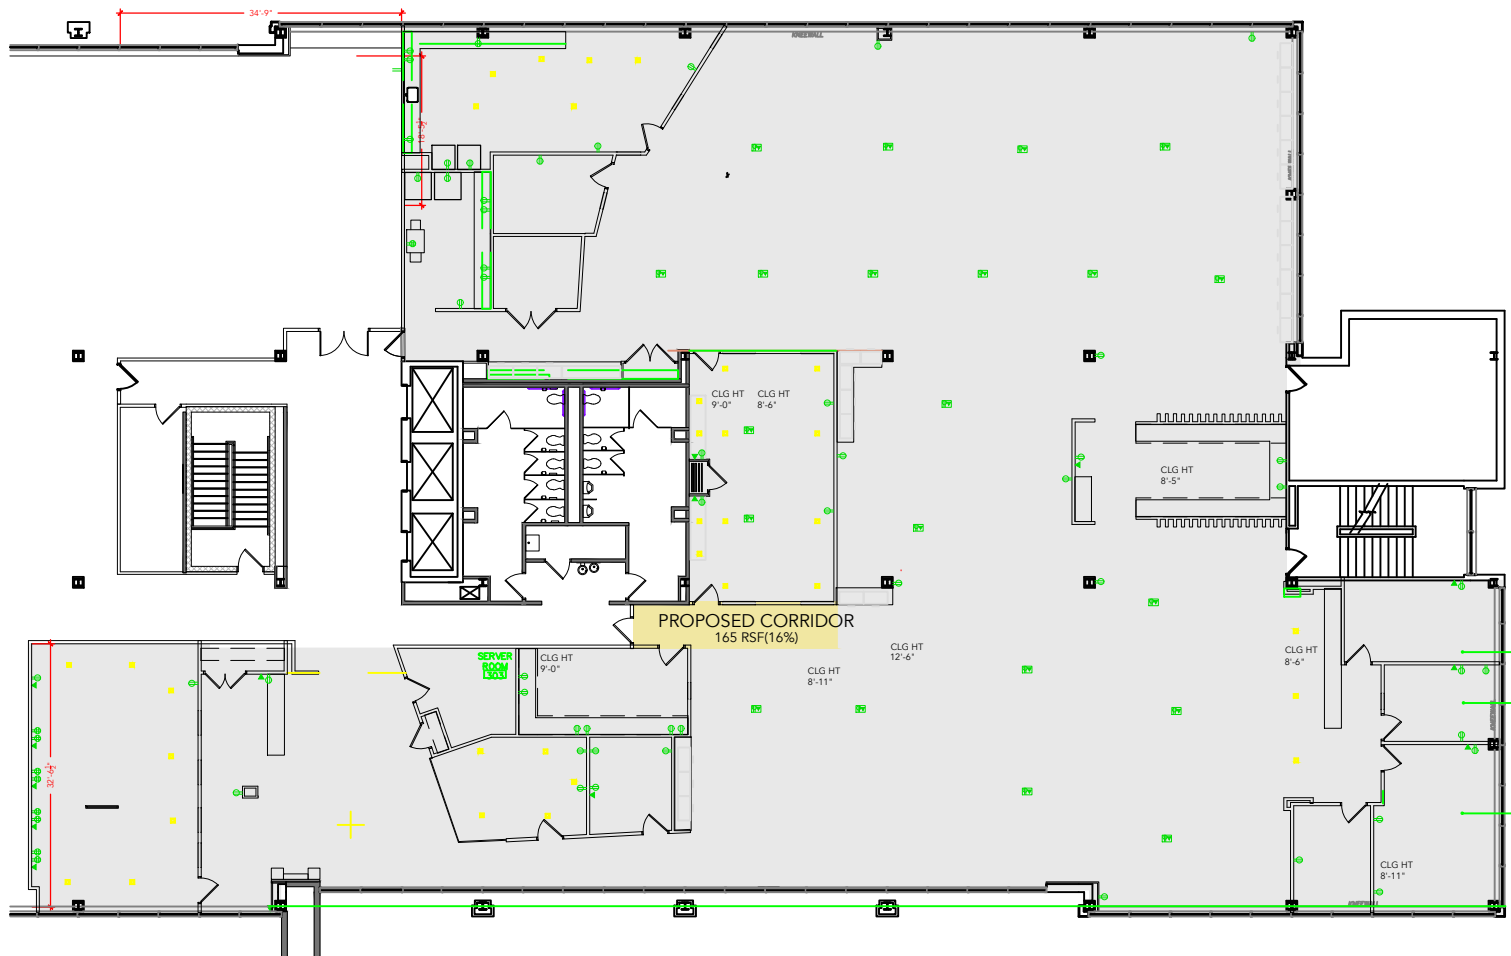

TOTAL SF AVAILABLE - 15,338 RSF(16%)

[Click to access 3D model](#)

Key Plan

Floor Plan