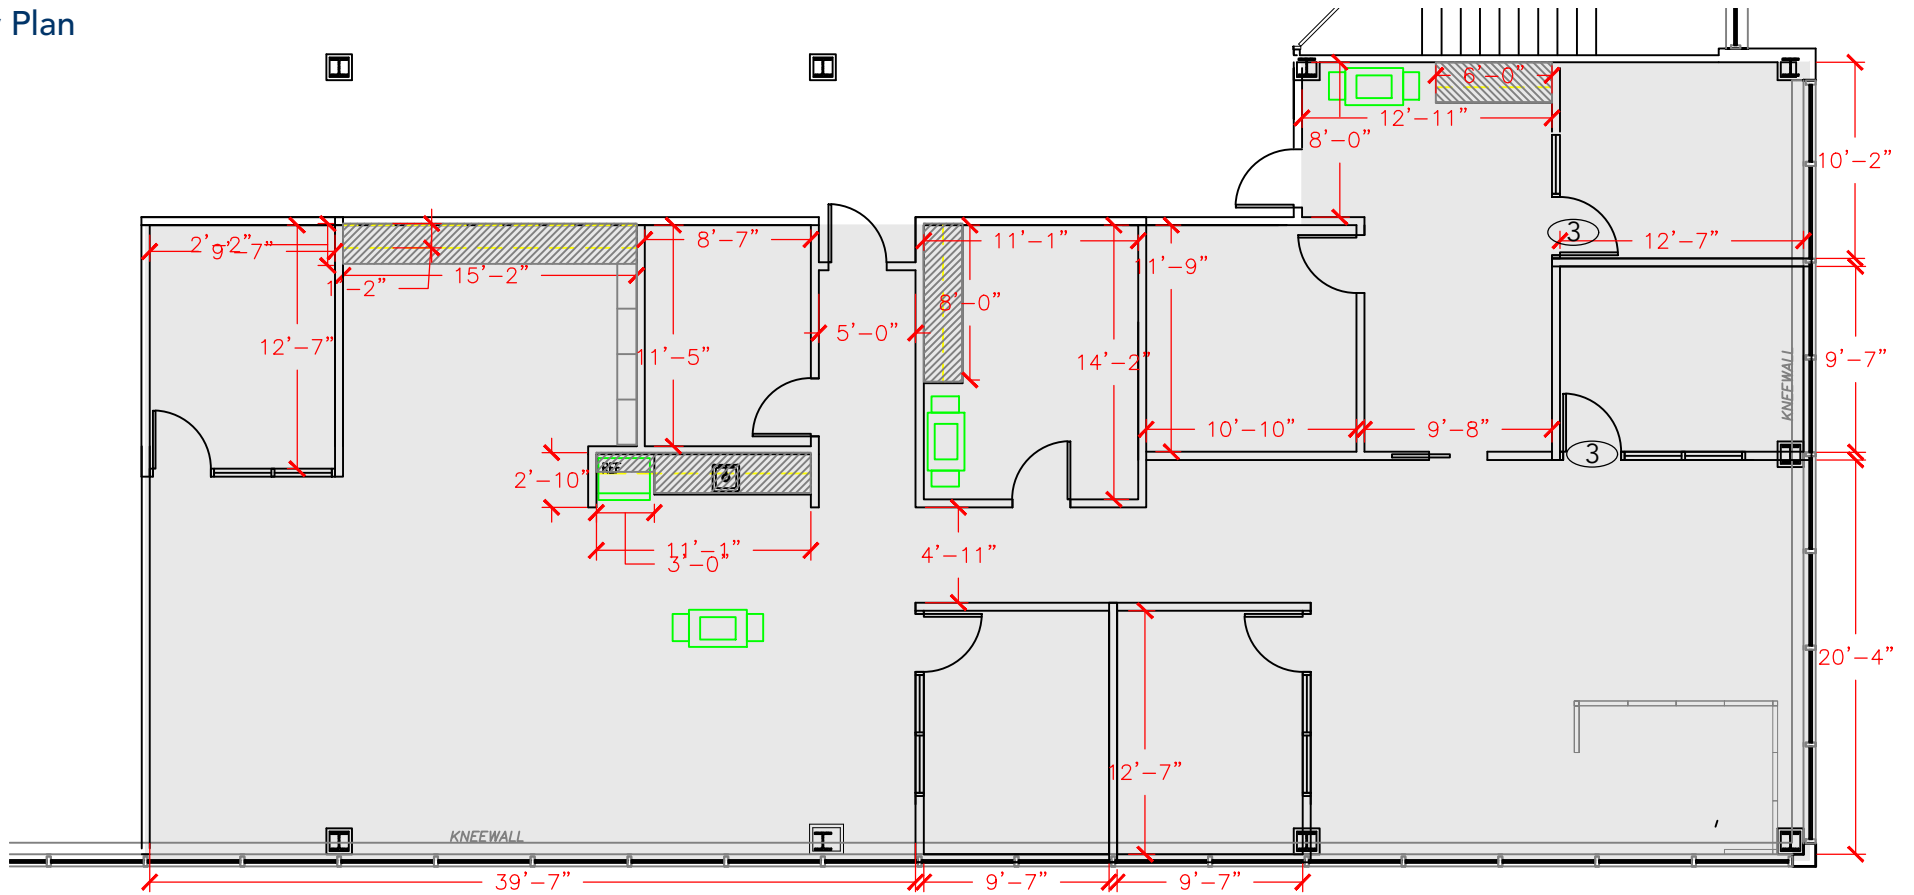

TOTAL SF AVAILABLE - 3,406 RSF (12%)

Key Plan

Floor Plan