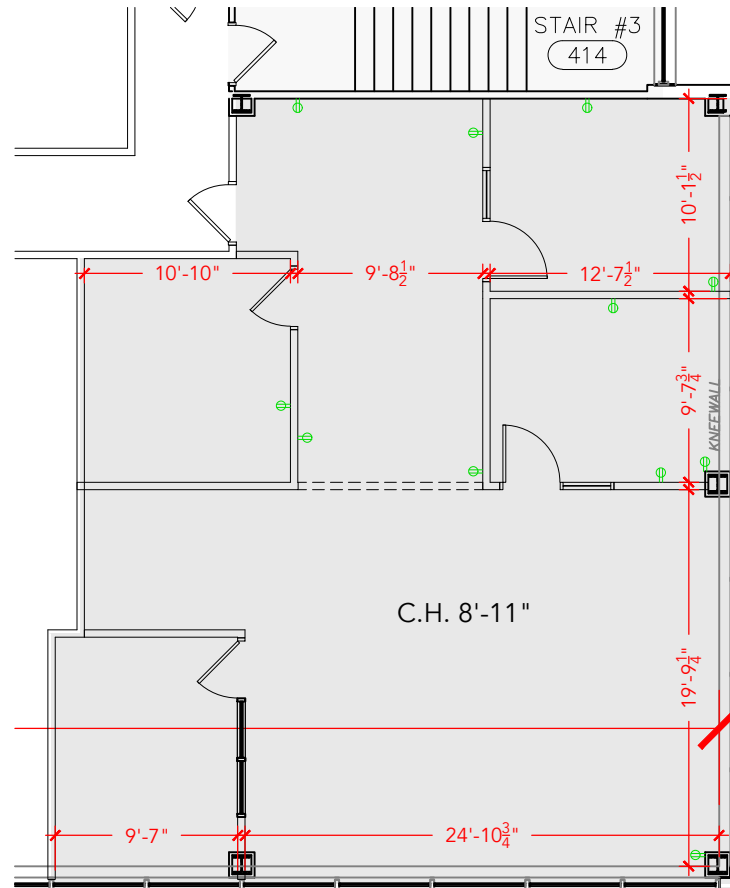

TOTAL SF AVAILABLE - 1,535 RSF (12%)

[Click to access 3D model](#)

Key Plan

Floor Plan