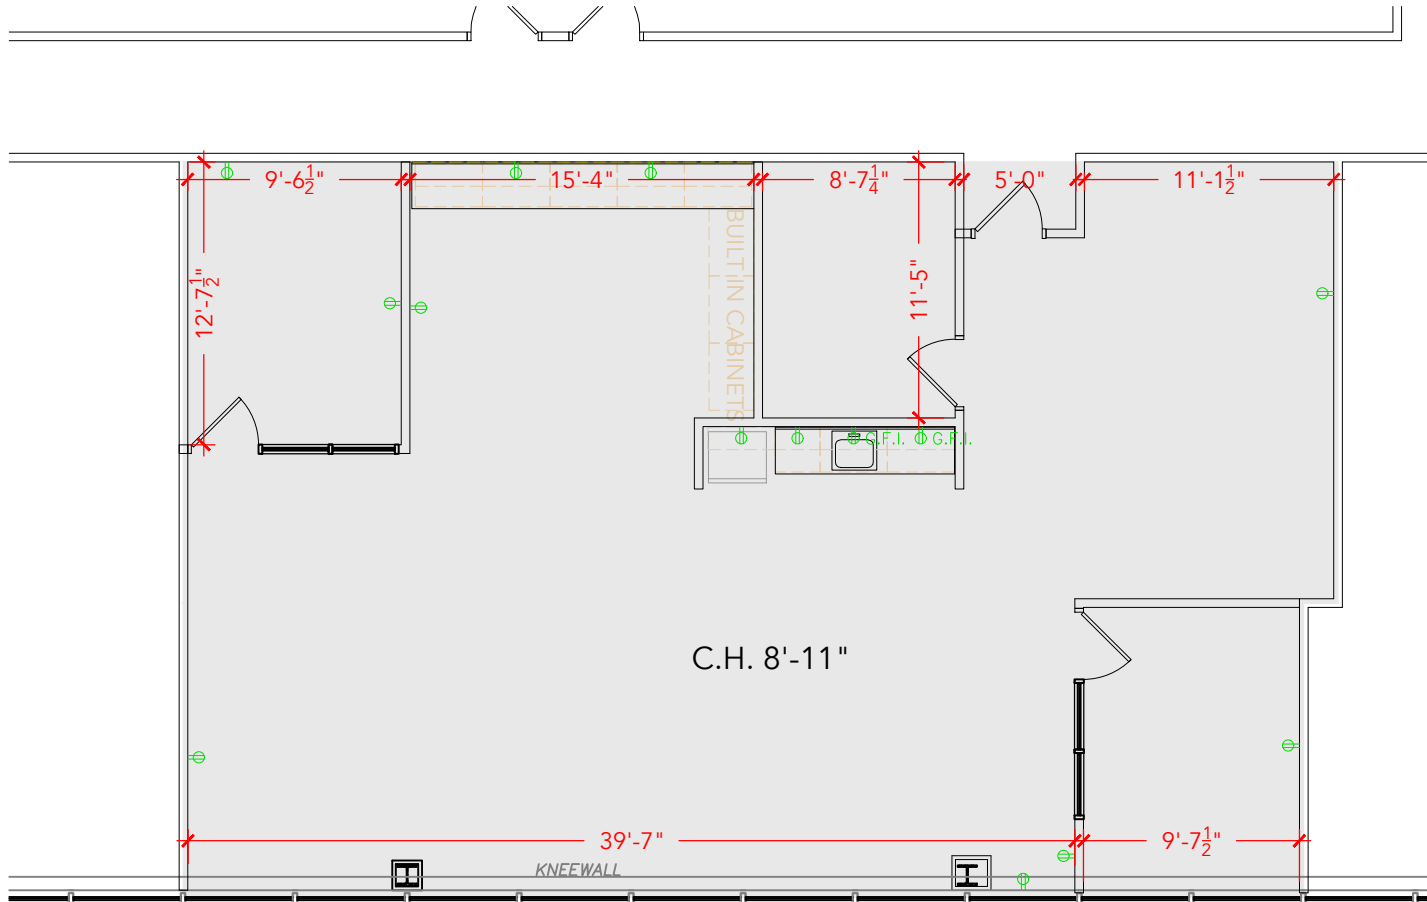

TOTAL SF AVAILABLE - 1,938 RSF (16%)

[Click to access 3D model](#)

Key Plan

## Floor Plan