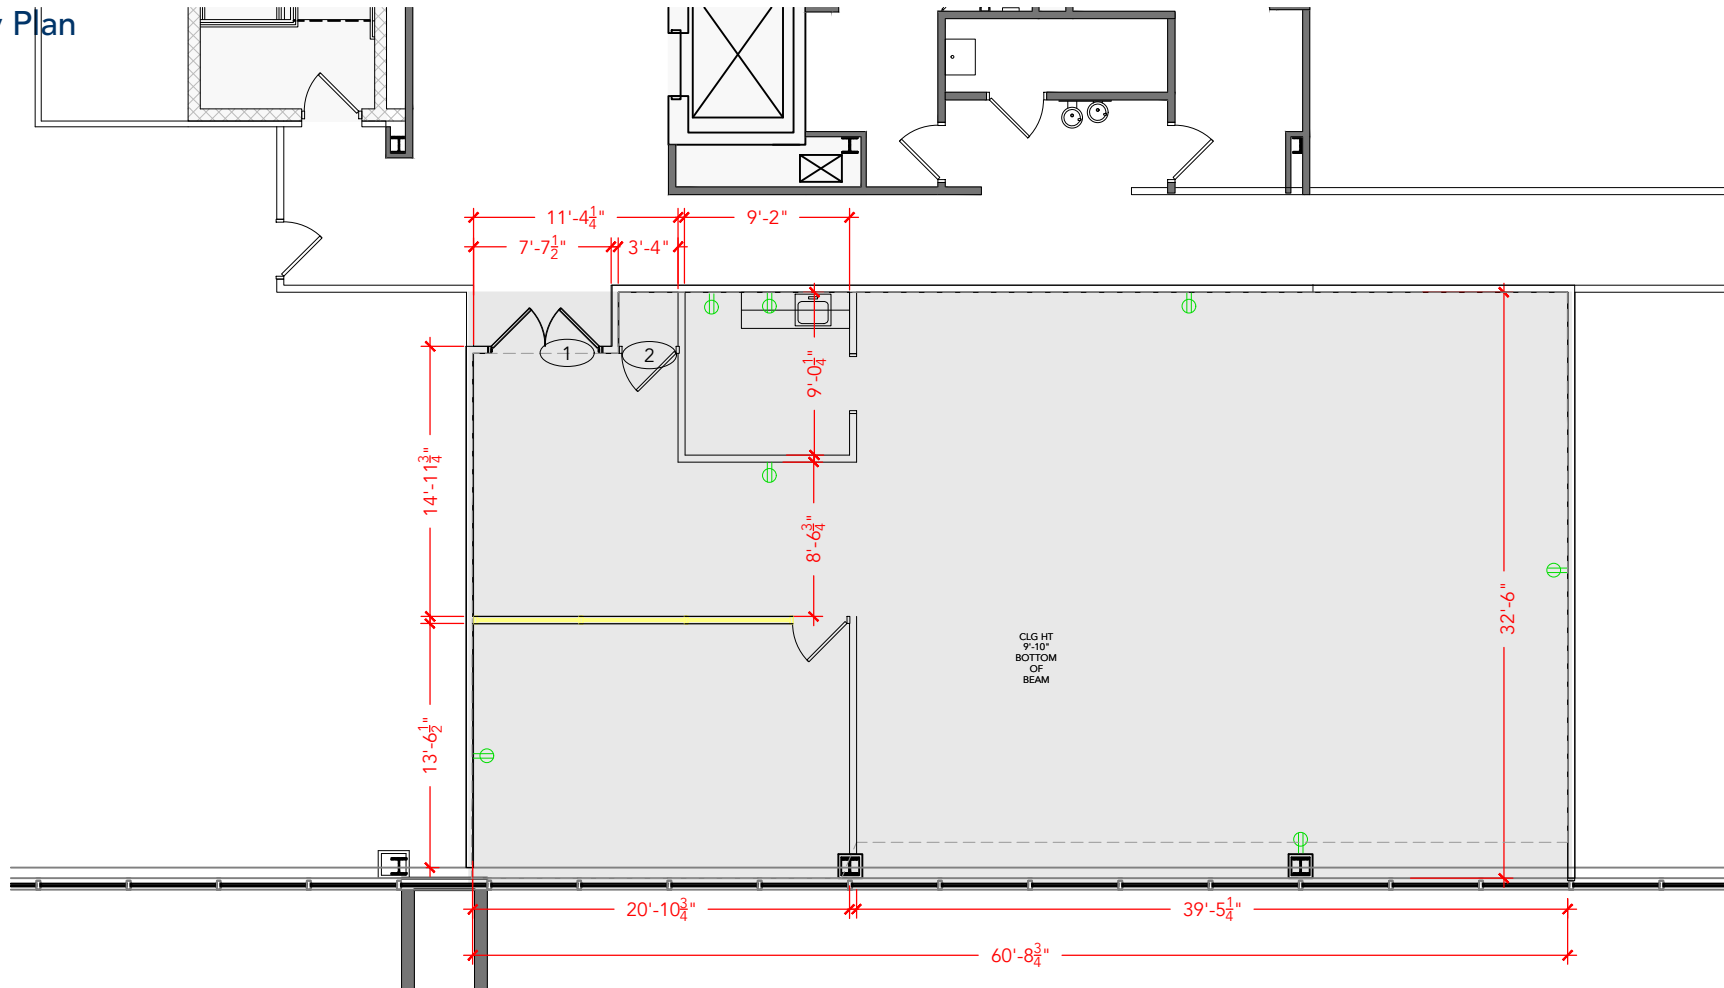

TOTAL SF AVAILABLE - 2,325 RSF(16%)

[Click to access 3D model](#)

Key Plan

Floor Plan