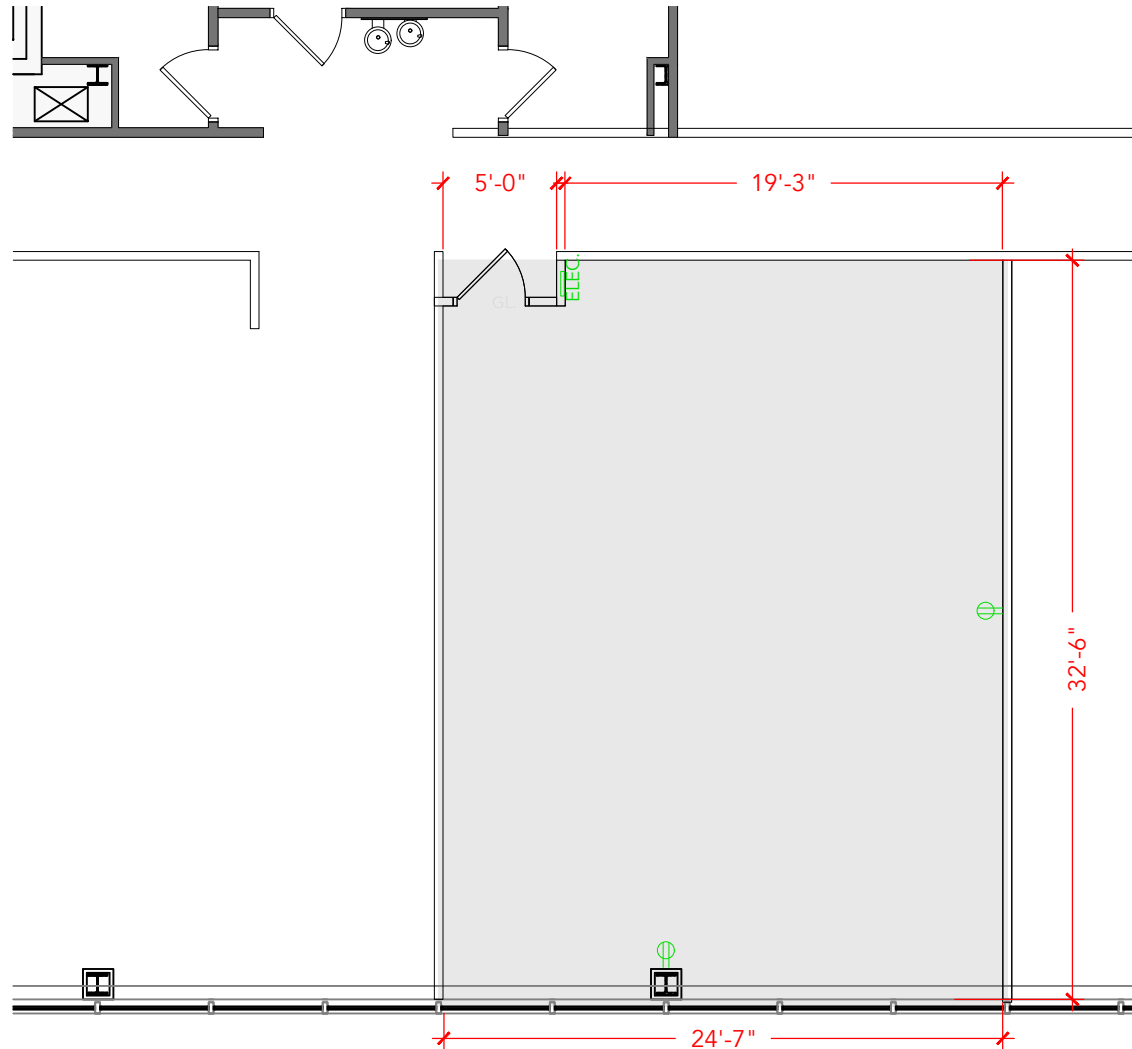

TOTAL SF AVAILABLE - 951 RSF(16%)

Key Plan

Floor Plan