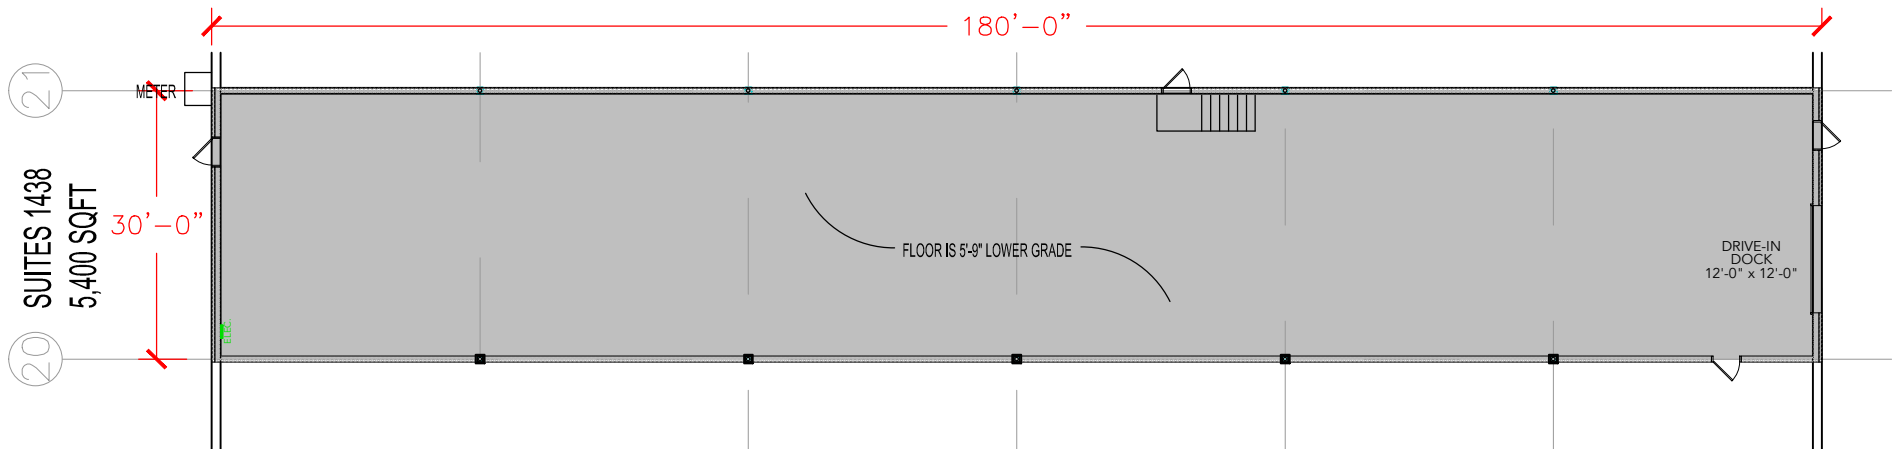

TOTAL SF AVAILABLE - 5,400 SF

OFFICE - 0,000 SF  
WAREHOUSE SF - 5,400 SF

[Click to access 3D model](#)

Key Plan

Floor Plan