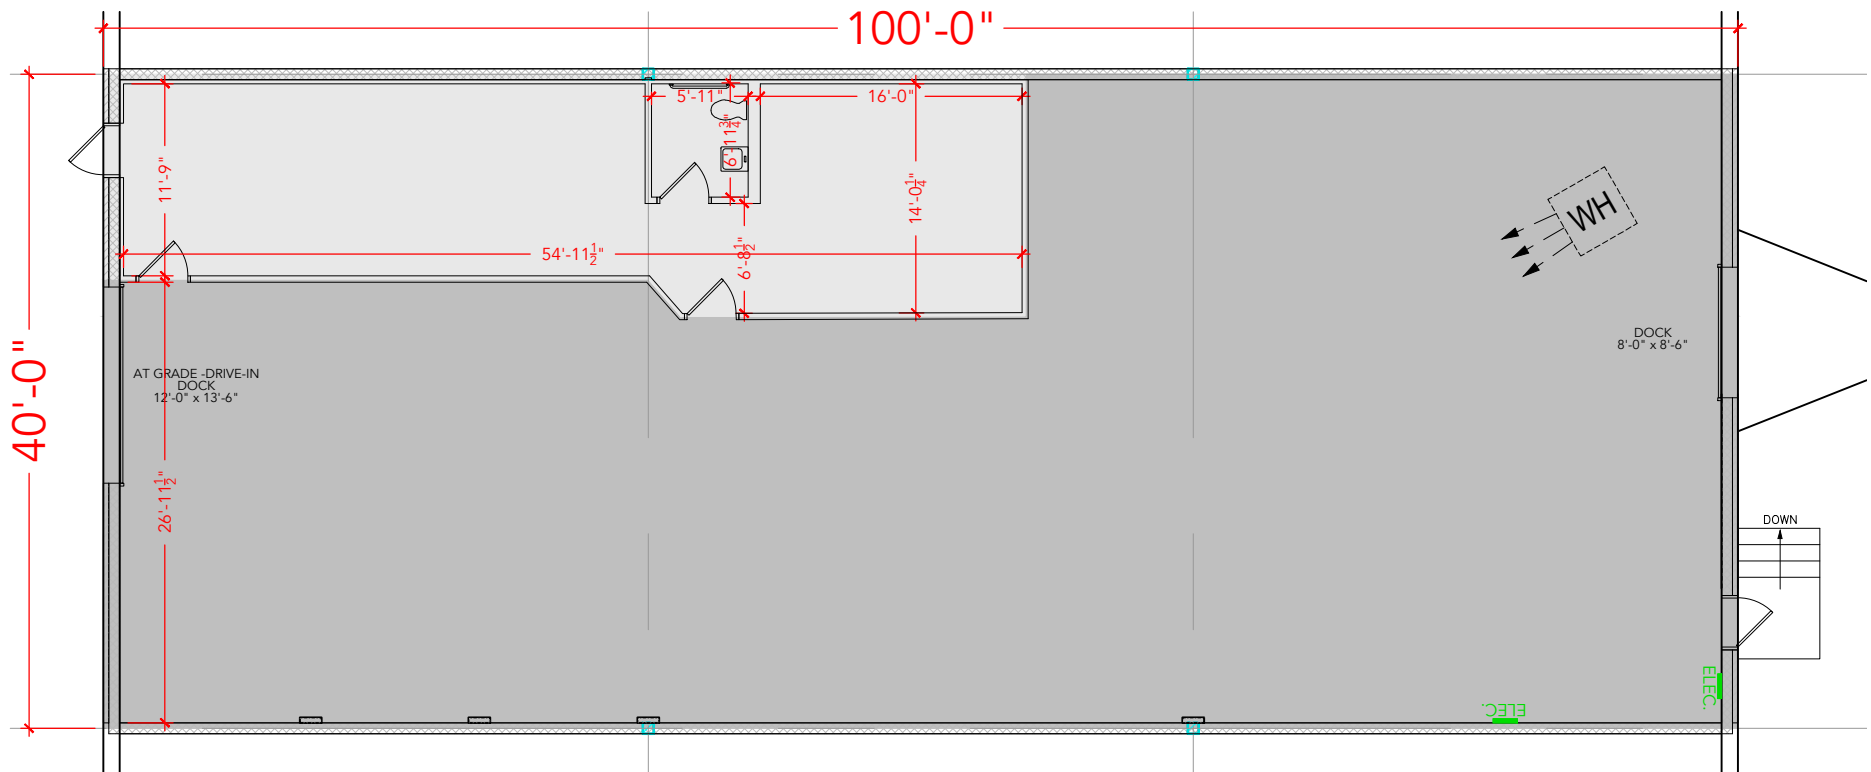

TOTAL SF AVAILABLE - 4,000 SF

OFFICE - 756 SF

WAREHOUSE - 3,244 SF

[Click to access 3D model](#)

Key Plan

Floor Plan