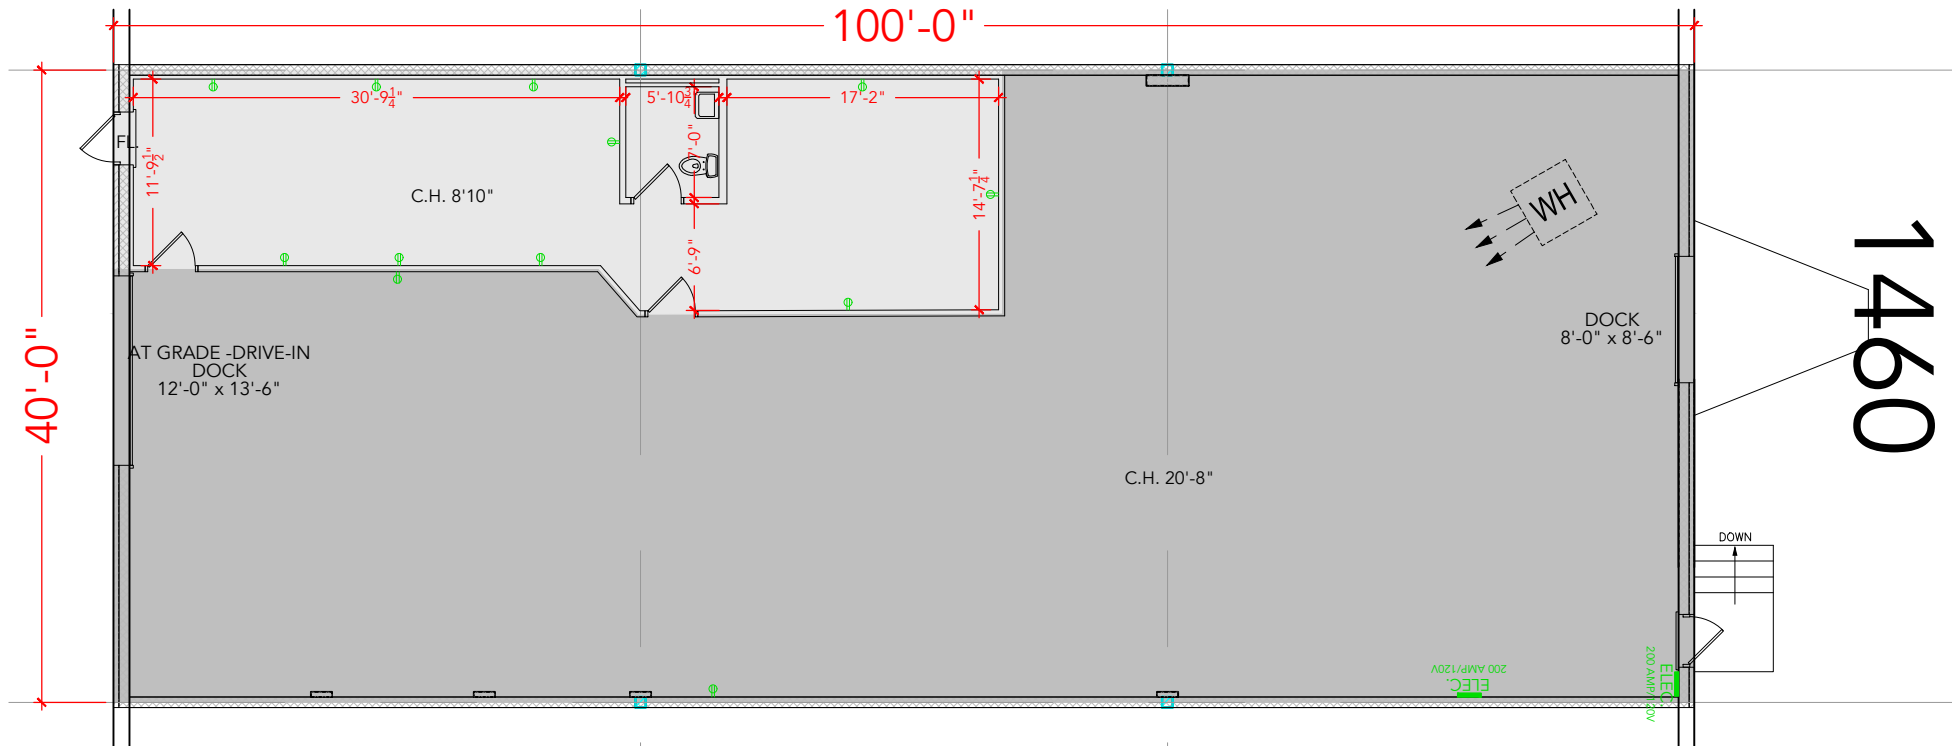

TOTAL SF AVAILABLE - 4,000 SF

OFFICE - 744 SF

WAREHOUSE - 3,226 SF

[Click to access 3D model](#)

Key Plan

1460

Floor Plan