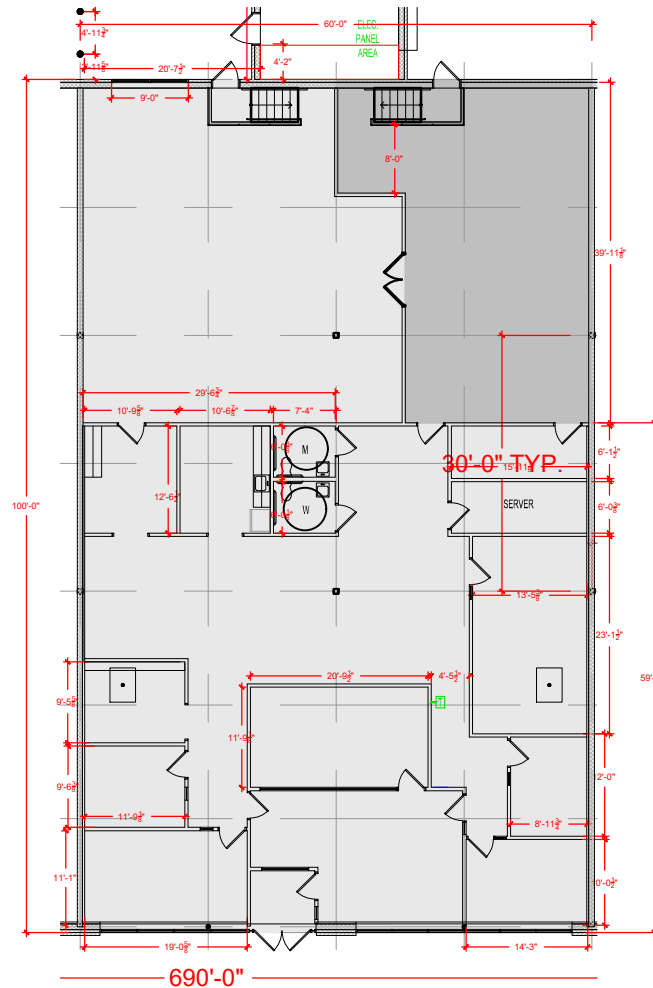

TOTAL SF AVAILABLE - 6,000 SF

OFFICE - 5,000 SF

WAREHOUSE - 1,000 SF

[Click to access 3D model](#)

Key Plan

Floor Plan