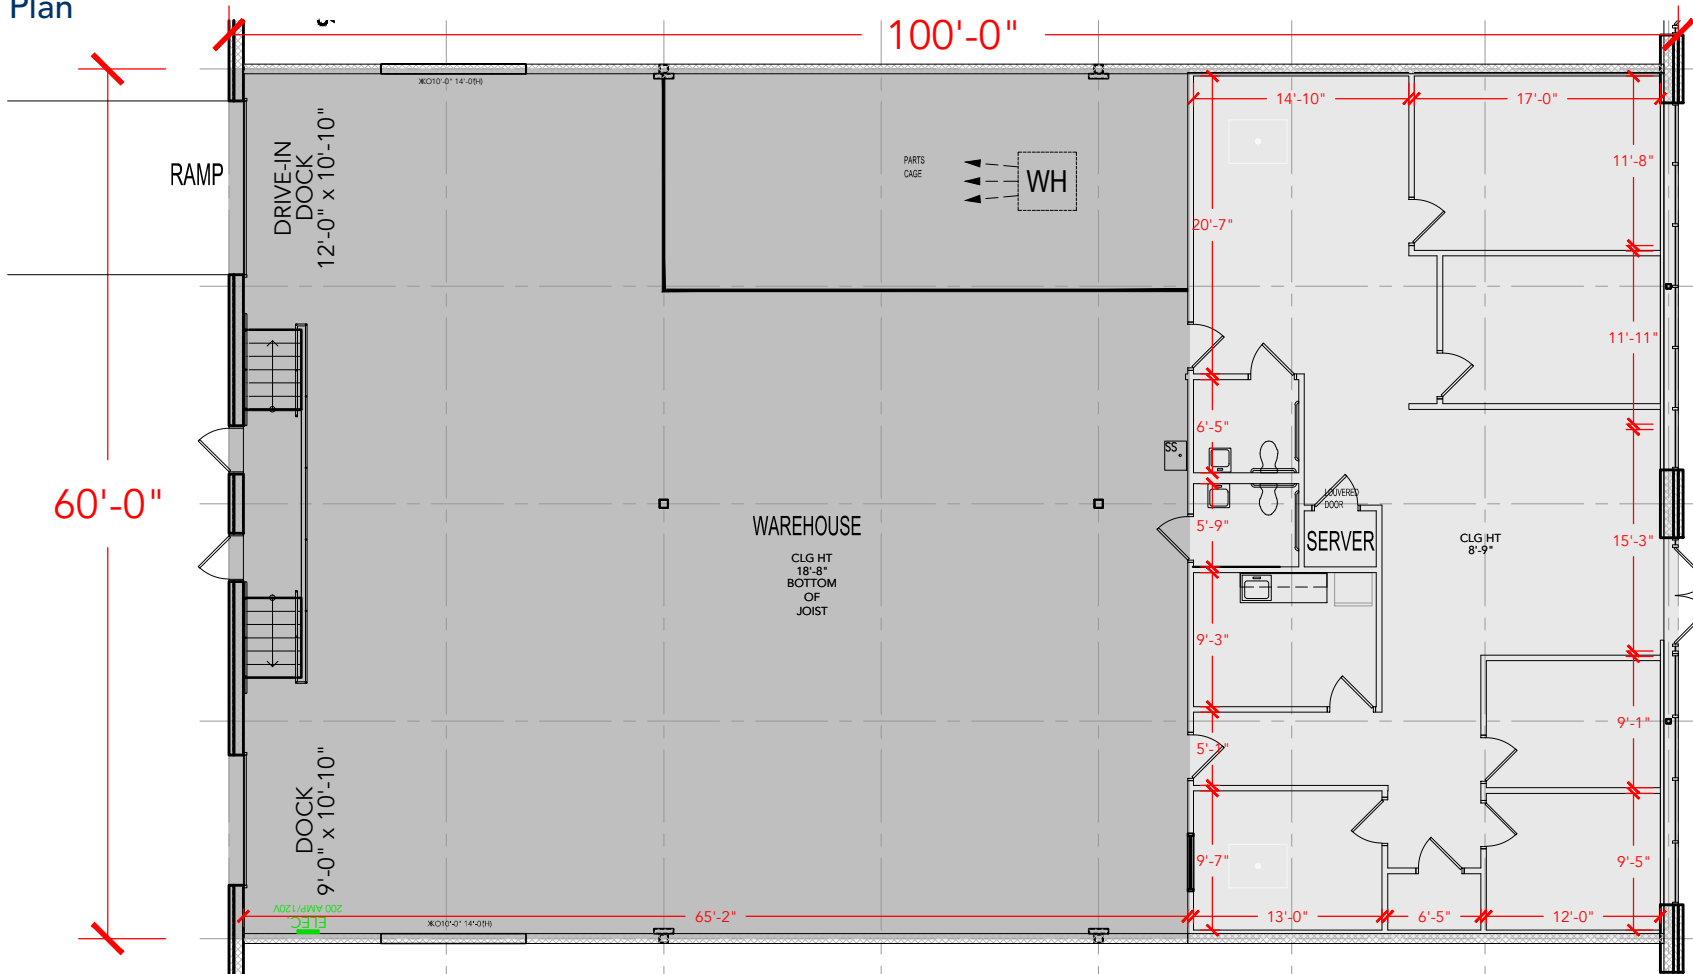

TOTAL SF AVAILABLE - 6,000 SF

OFFICE - 2,019 SF
WAREHOUSE SF - 3,981 SF

[Click to access 3D model](#)

Key Plan

216
215

Floor Plan