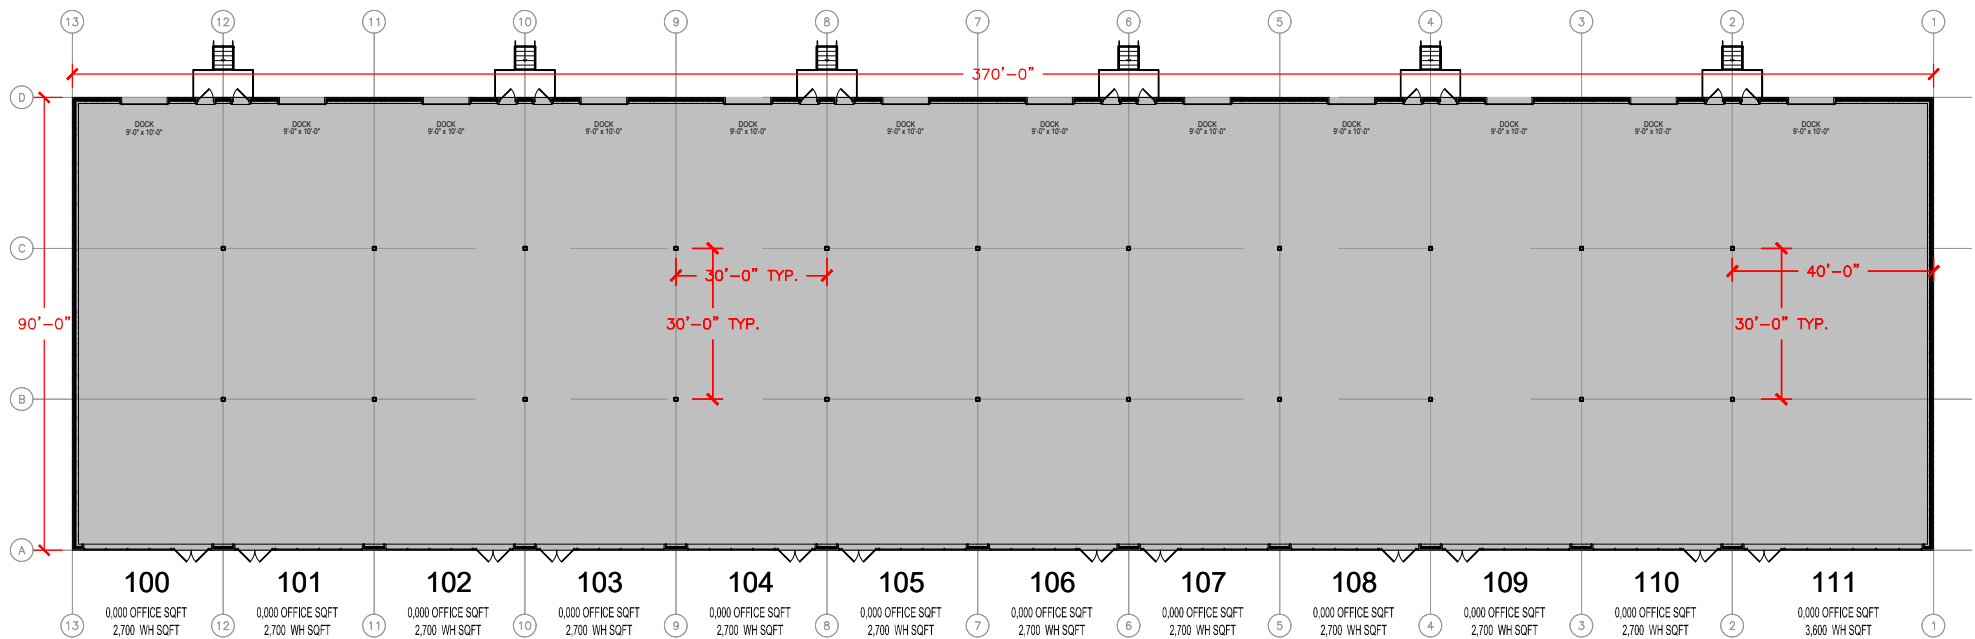

TOTAL SF AVAILABLE -33,300 SF

OFFICE - 0,000 SF

WAREHOUSE SF - 33,300 SF

Key Plan

LOADING

Floor Plan