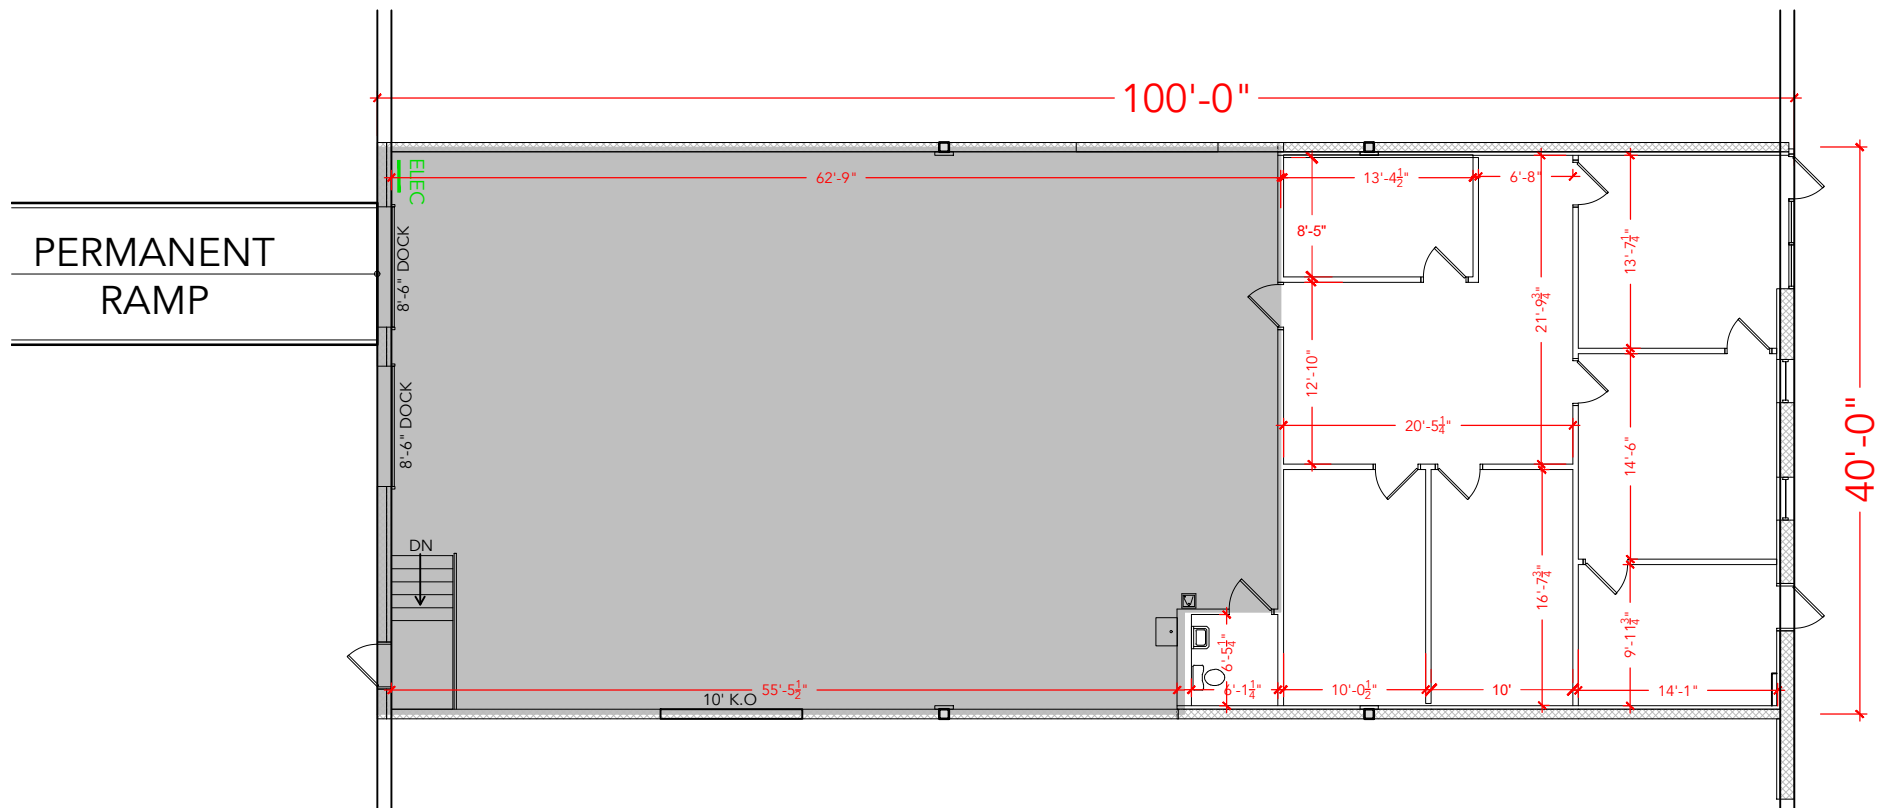

TOTAL SF AVAILABLE -4,000 SF

OFFICE - 1,500 SF

WAREHOUSE SF - 2,500 SF

[Click to access 3D model](#)

Key Plan

Floor Plan