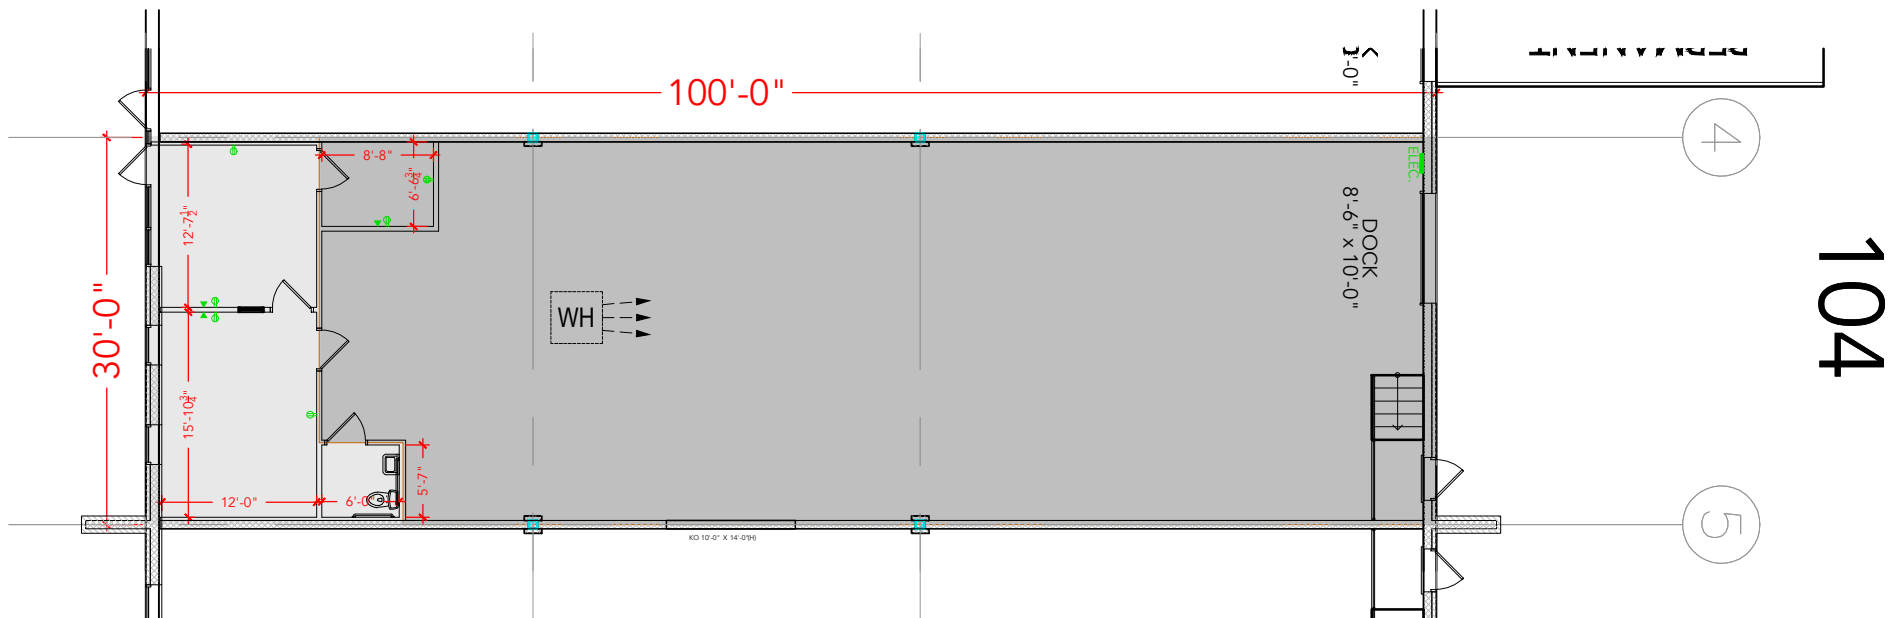

TOTAL SF AVAILABLE - 3,000 SF

OFFICE - 445 SF

WAREHOUSE - 2,555 SF

[Click to access 3D model](#)

Key Plan

104

Floor Plan