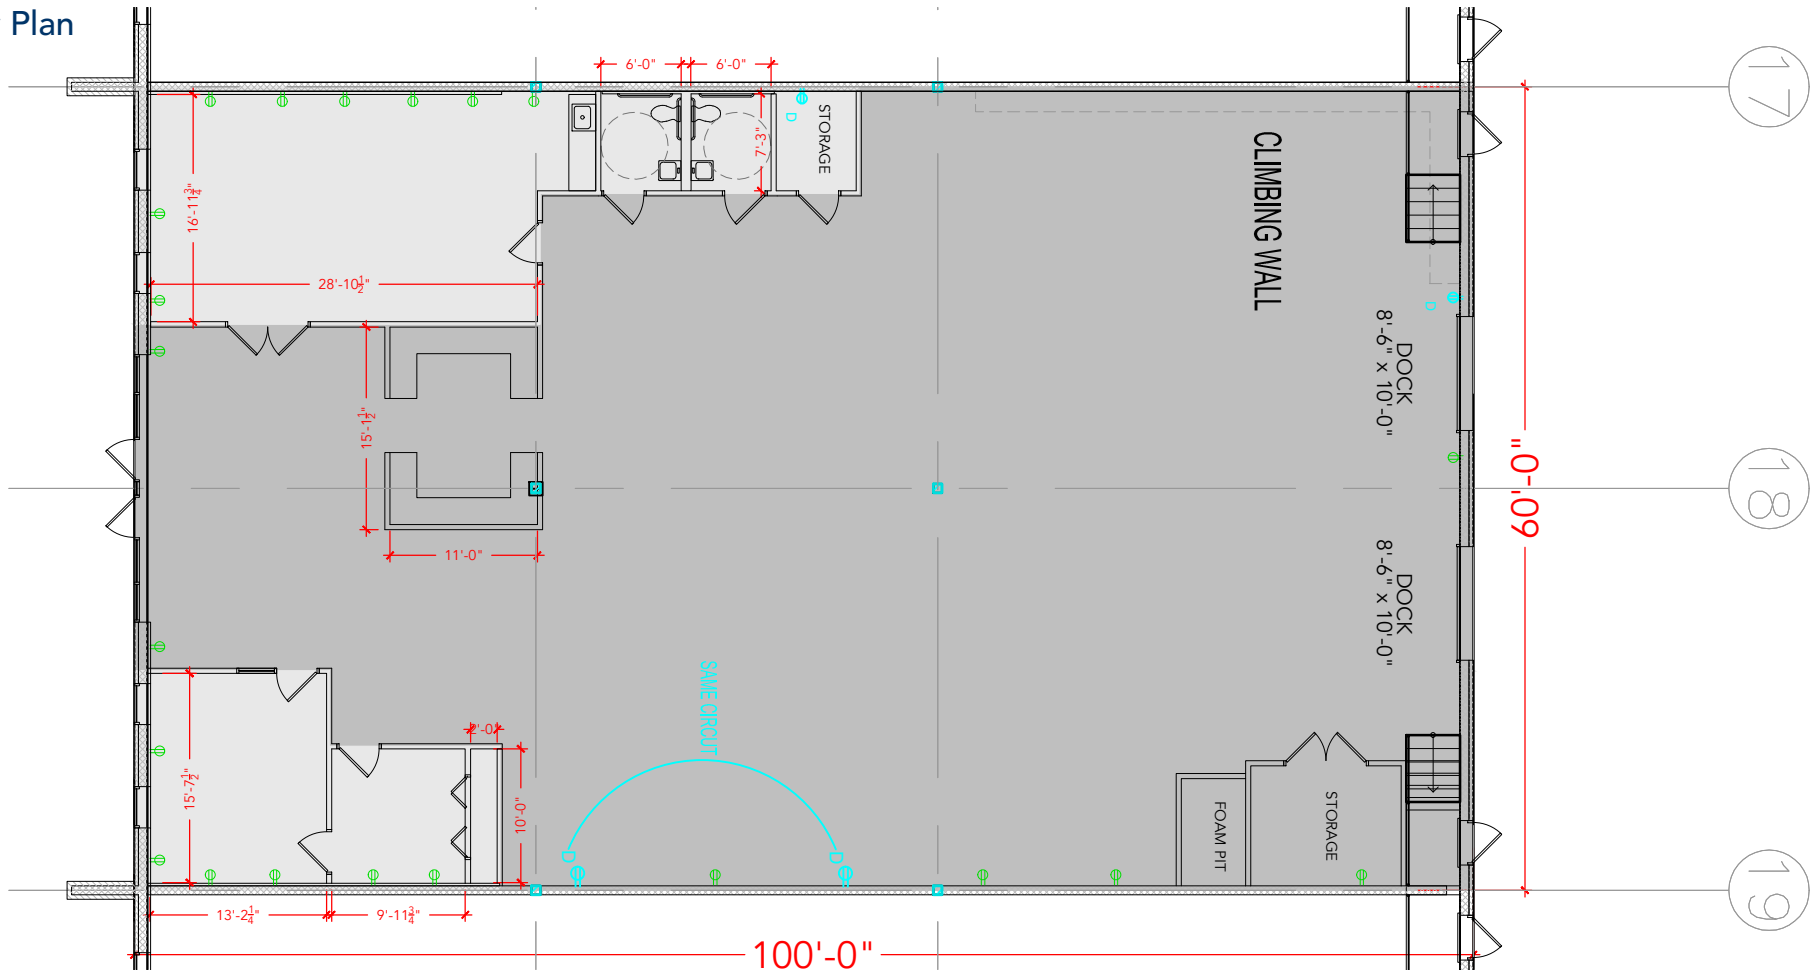

TOTAL SF AVAILABLE - 6,000 SF

OFFICE - 1,103 SF

WAREHOUSE - 4,897 SF

[Click to access 3D model](#)

Key Plan

117

118

Floor Plan