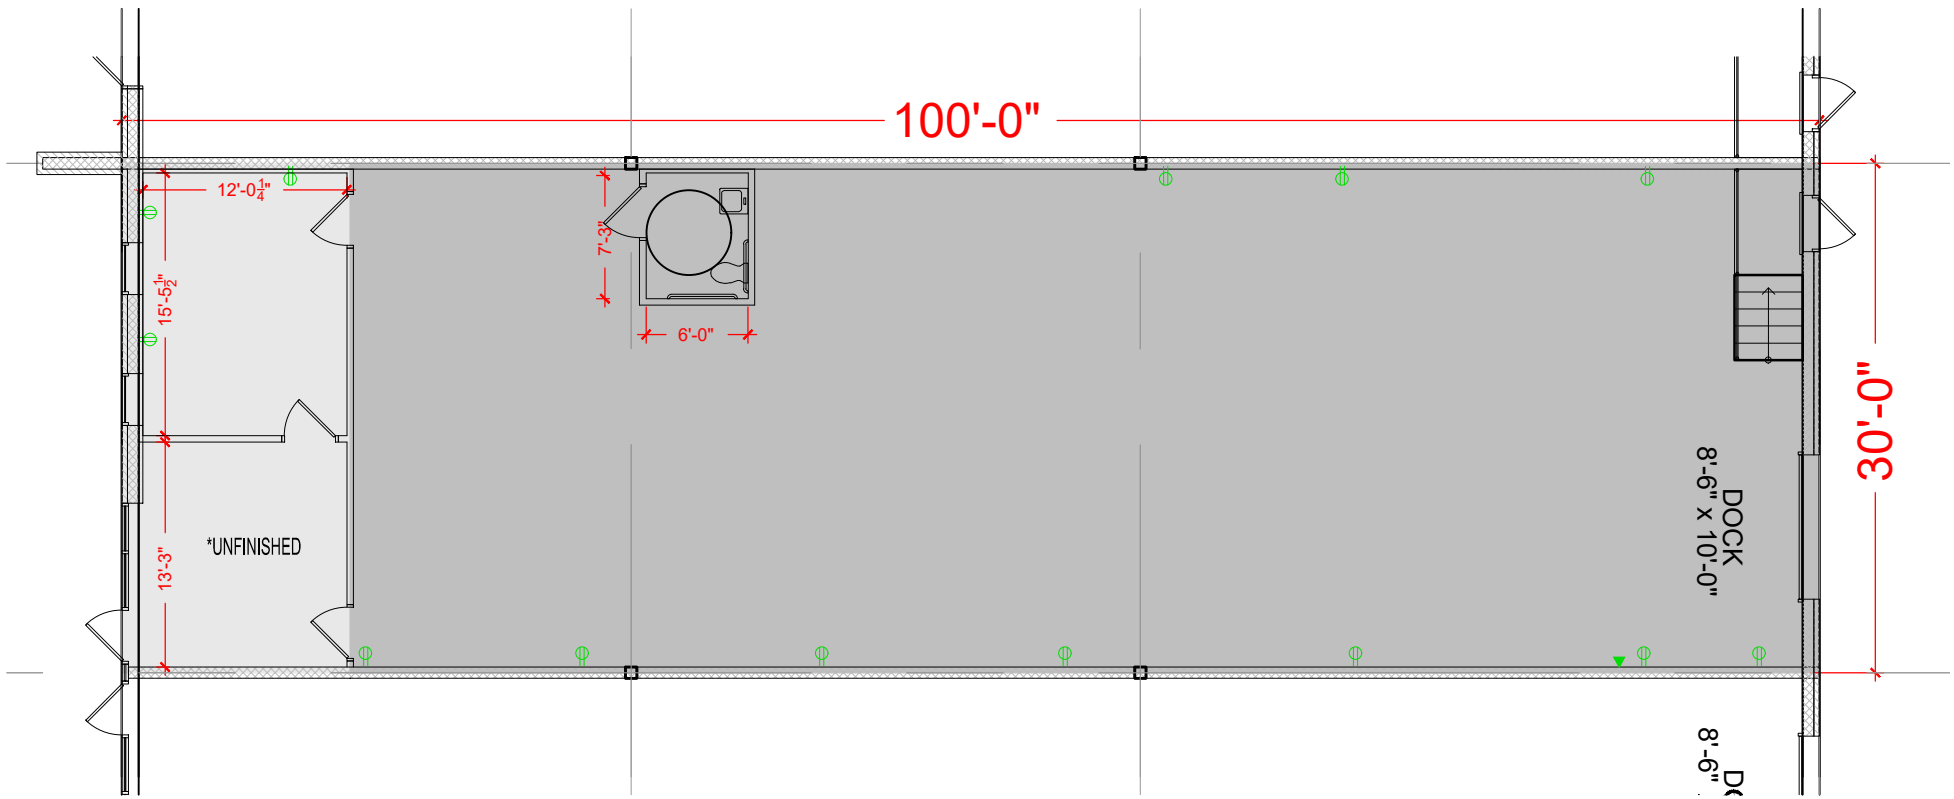

TOTAL SF AVAILABLE - 3,000 SF

OFFICE - 404 SF

WAREHOUSE - 2,596 SF

[Click to access 3D model](#)

Key Plan

Floor Plan