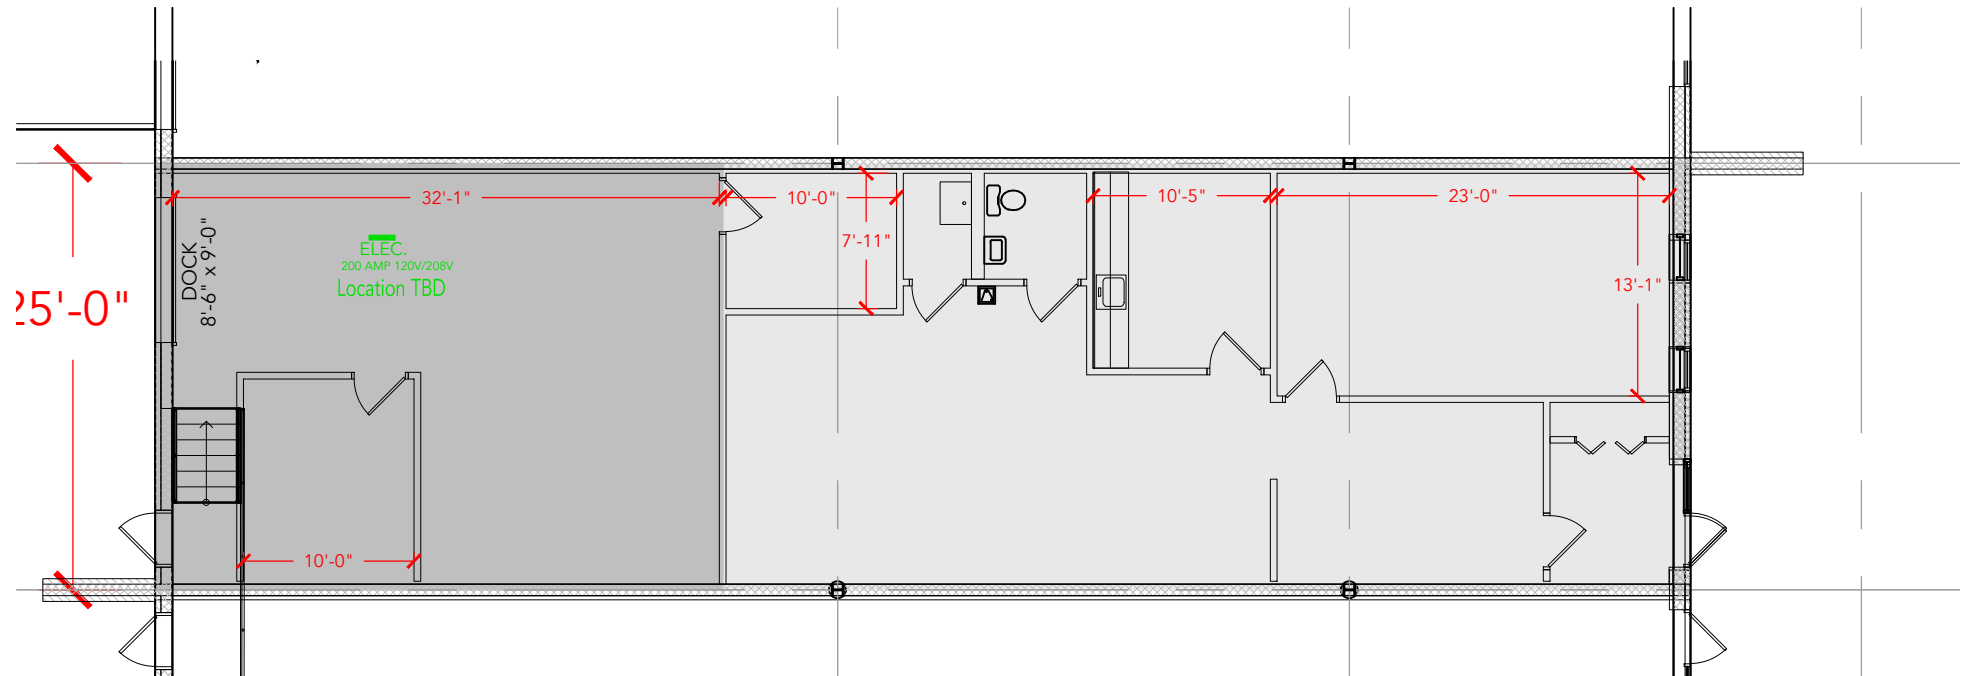

TOTAL SF AVAILABLE - 2,250 SF

OFFICE - 832 SF

WAREHOUSE SF - 1,418 SF

[Click to access 3D model](#)

Key Plan

Floor Plan