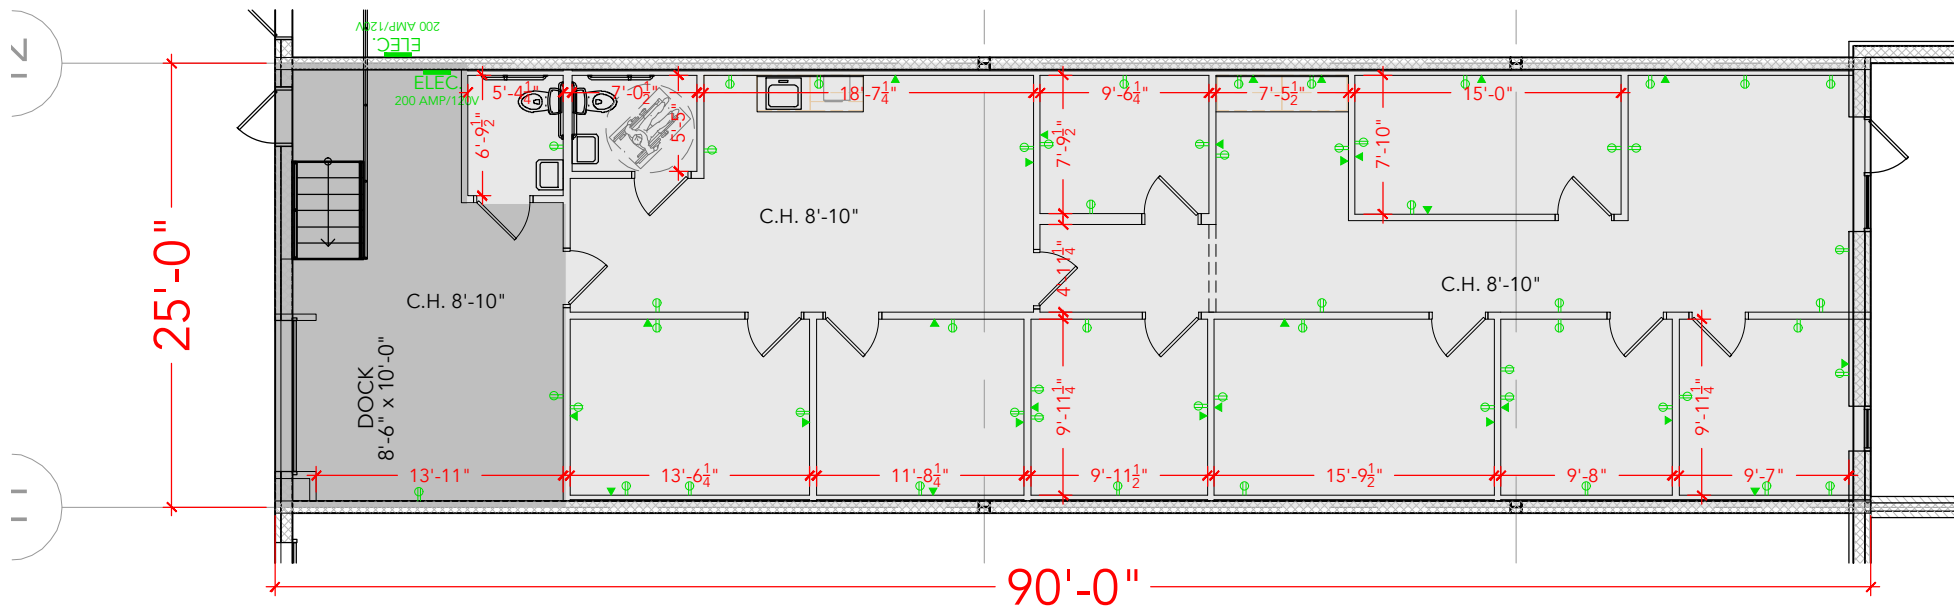

TOTAL SF AVAILABLE - 2,250 SF

OFFICE - 1,883 SF

WAREHOUSE SF - 367 SF

[Click to access 3D model](#)

Key Plan

Floor Plan