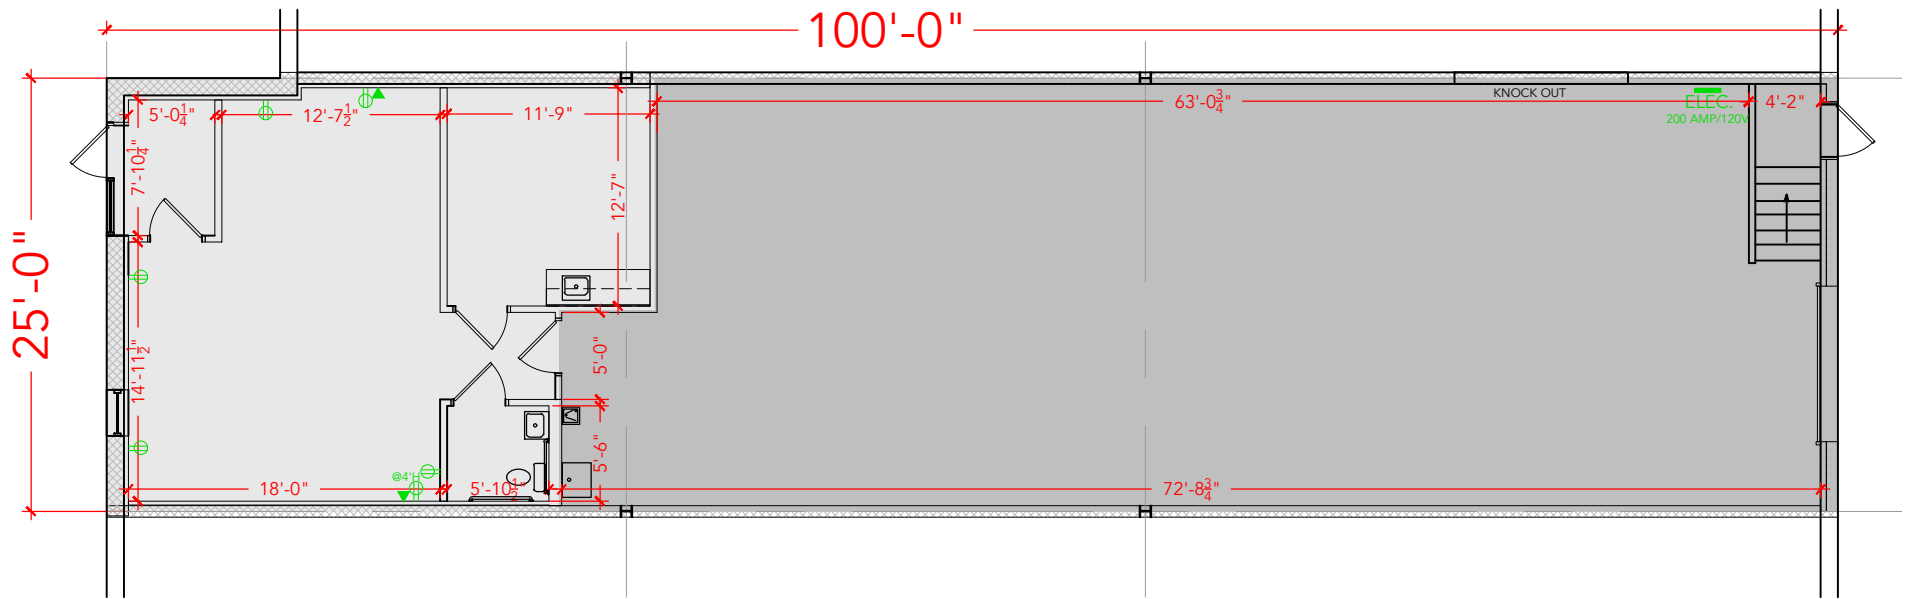

TOTAL SF AVAILABLE - 2,500 SF

OFFICE - 725 SF
WAREHOUSE SF - 1,775 SF

[Click to access 3D model](#)

Key Plan

Floor Plan