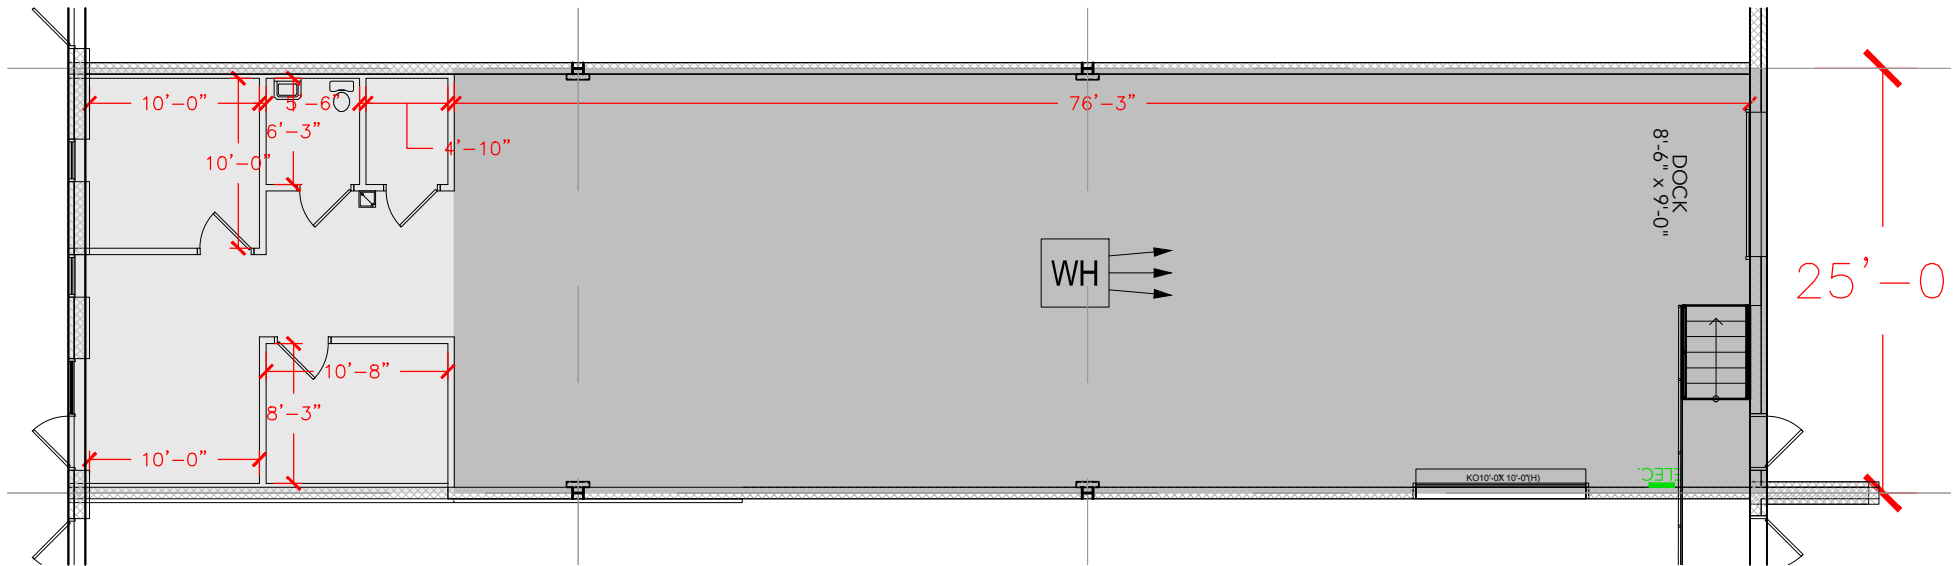

TOTAL SF AVAILABLE - 2,500 SF

OFFICE - 568 SF
WAREHOUSE SF - 1,932 SF

[Click to access 3D model](#)

Key Plan

Floor Plan