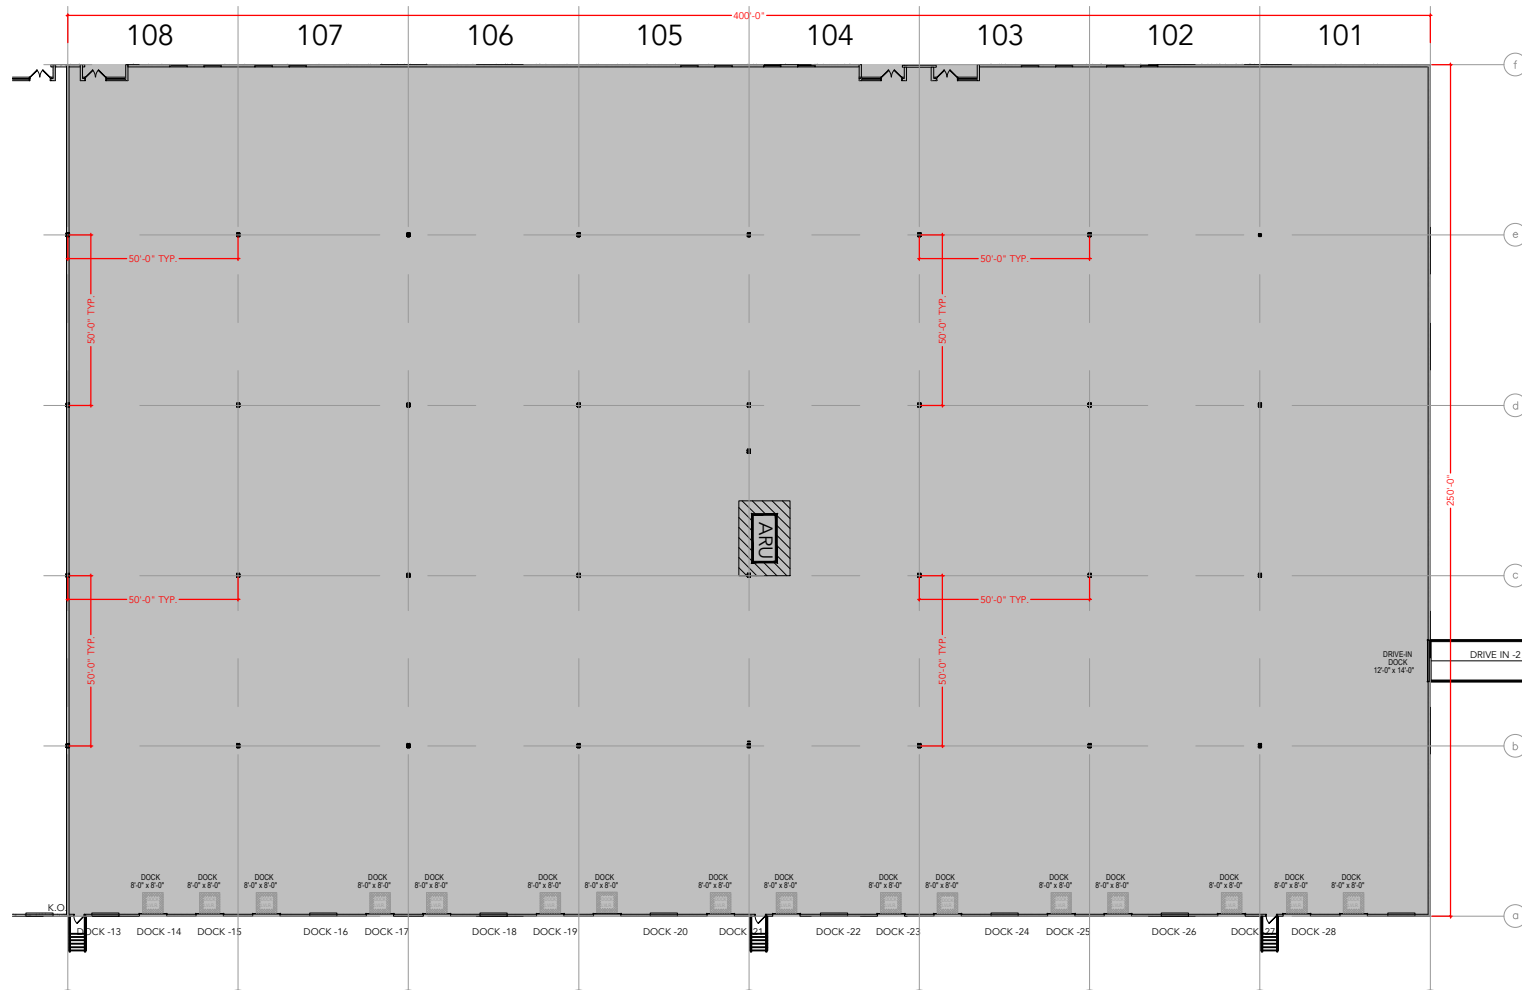

TOTAL SF AVAILABLE - 100,000 S

OFFICE - 0,000 SF

WAREHOUSE SF - 100,000 SF

[Click to access 3D model](#)

Key Plan

Floor Plan