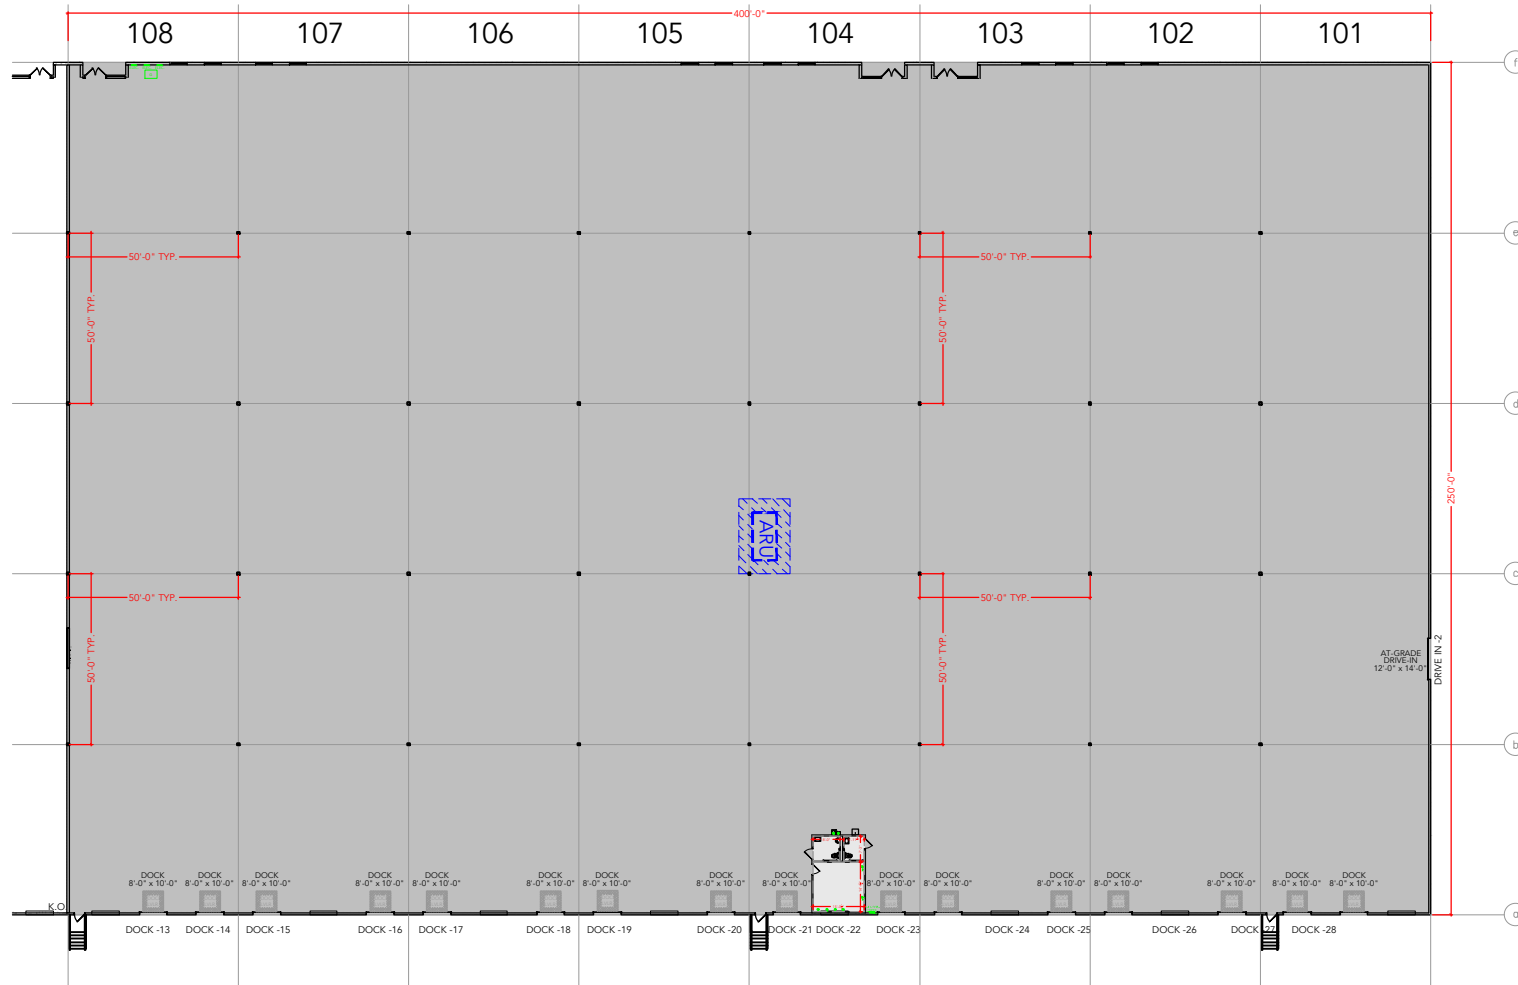

TOTAL SF AVAILABLE -100,208 RSF

OFFICE - 363 RSF

WAREHOUSE - 99,845 RSF

* INCLUDES % OF METER ROOM

[Click to access 3D model](#)

Key Plan

Floor Plan