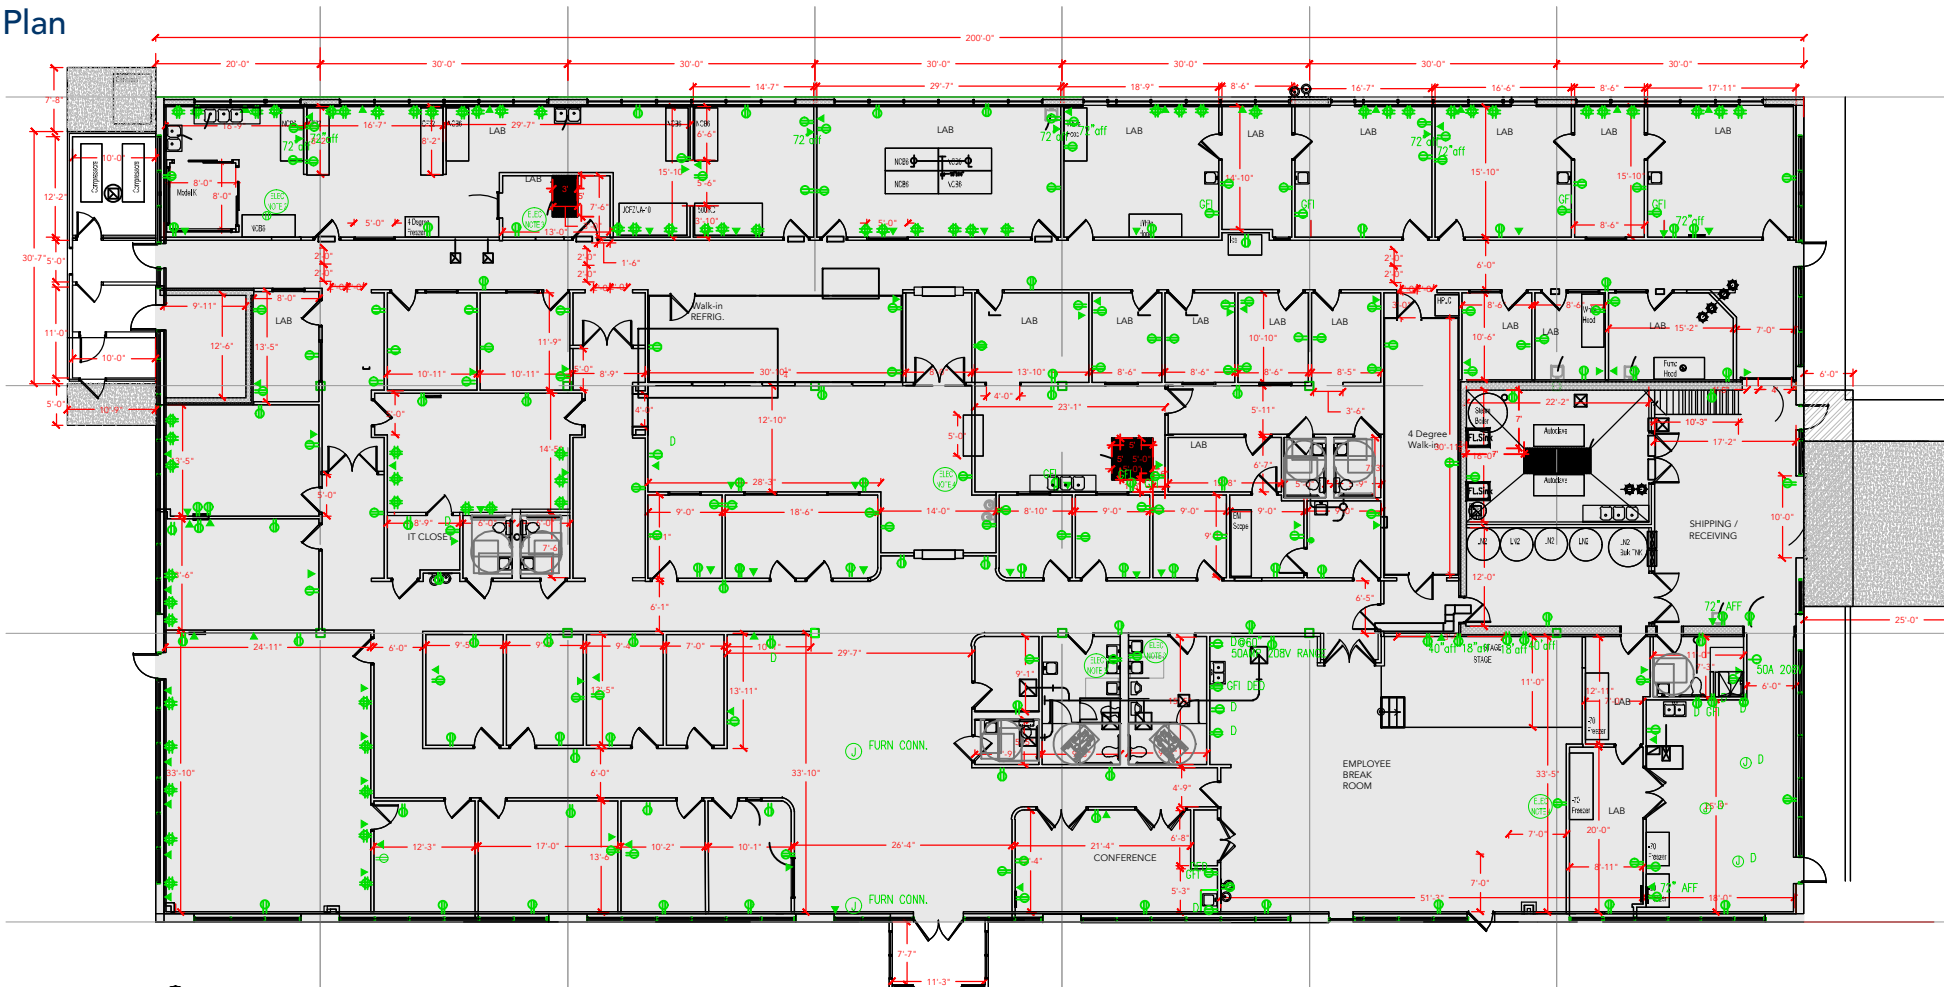

TOTAL SF AVAILABLE - 20,000 SF

OFFICE - 20,000 SF

WAREHOUSE - 0,000 SF

[Click to access 3D model](#)

Key Plan

Floor Plan