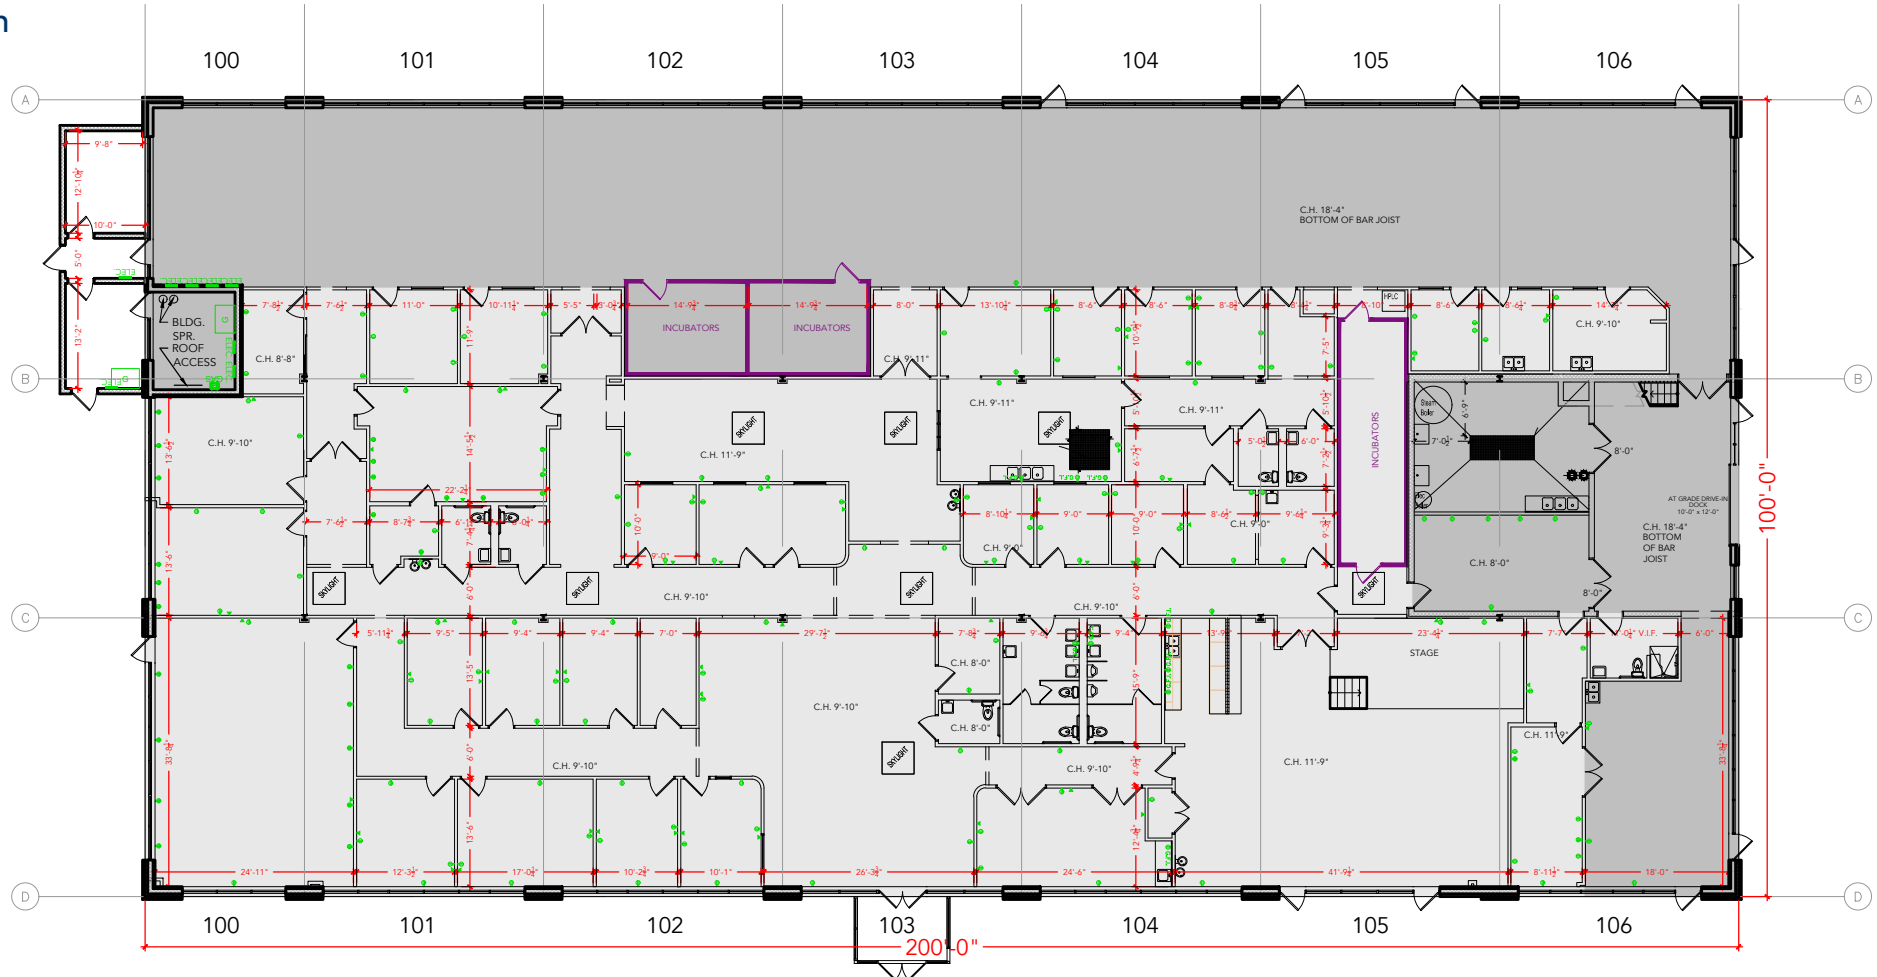

**TOTAL SF AVAILABLE - 20,000 SF**

**OFFICE - 12,868 SF**

**WAREHOUSE - 7,132 SF**

[Click to access 3D model](#)

Key Plan

Floor Plan