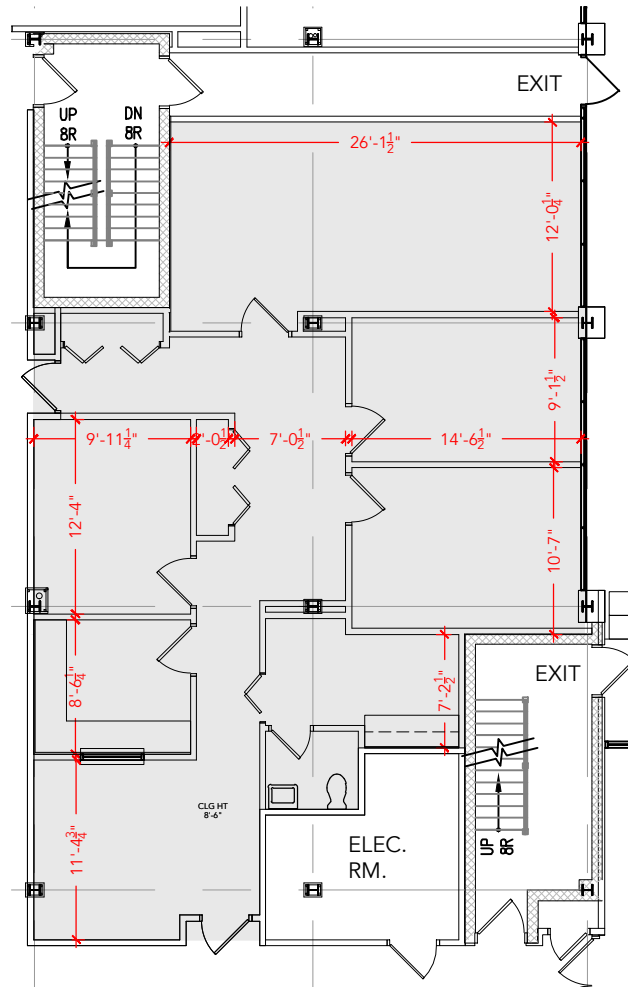

TOTAL SF AVAILABLE - 1,686 RSF(12.6%)

[Click to access 3D model](#)

Key Plan

Floor Plan