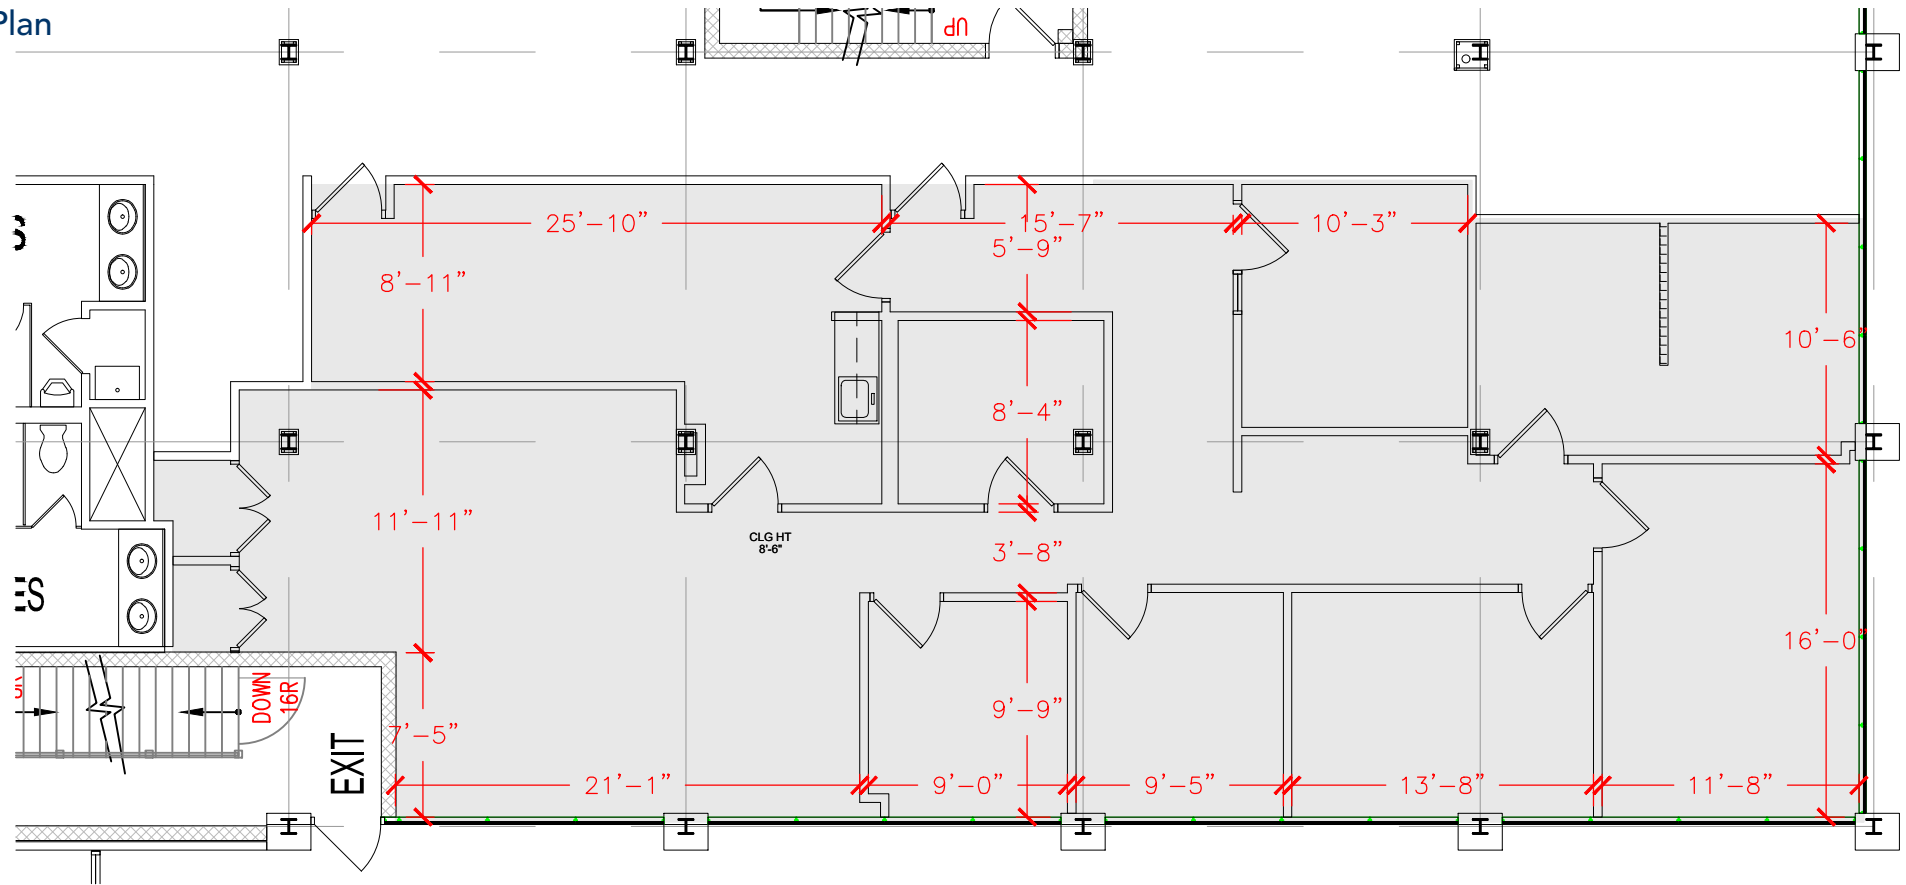

TOTAL SF AVAILABLE - 2,291 RSF (12%)

[Click to access 3D model](#)

Key Plan

Floor Plan