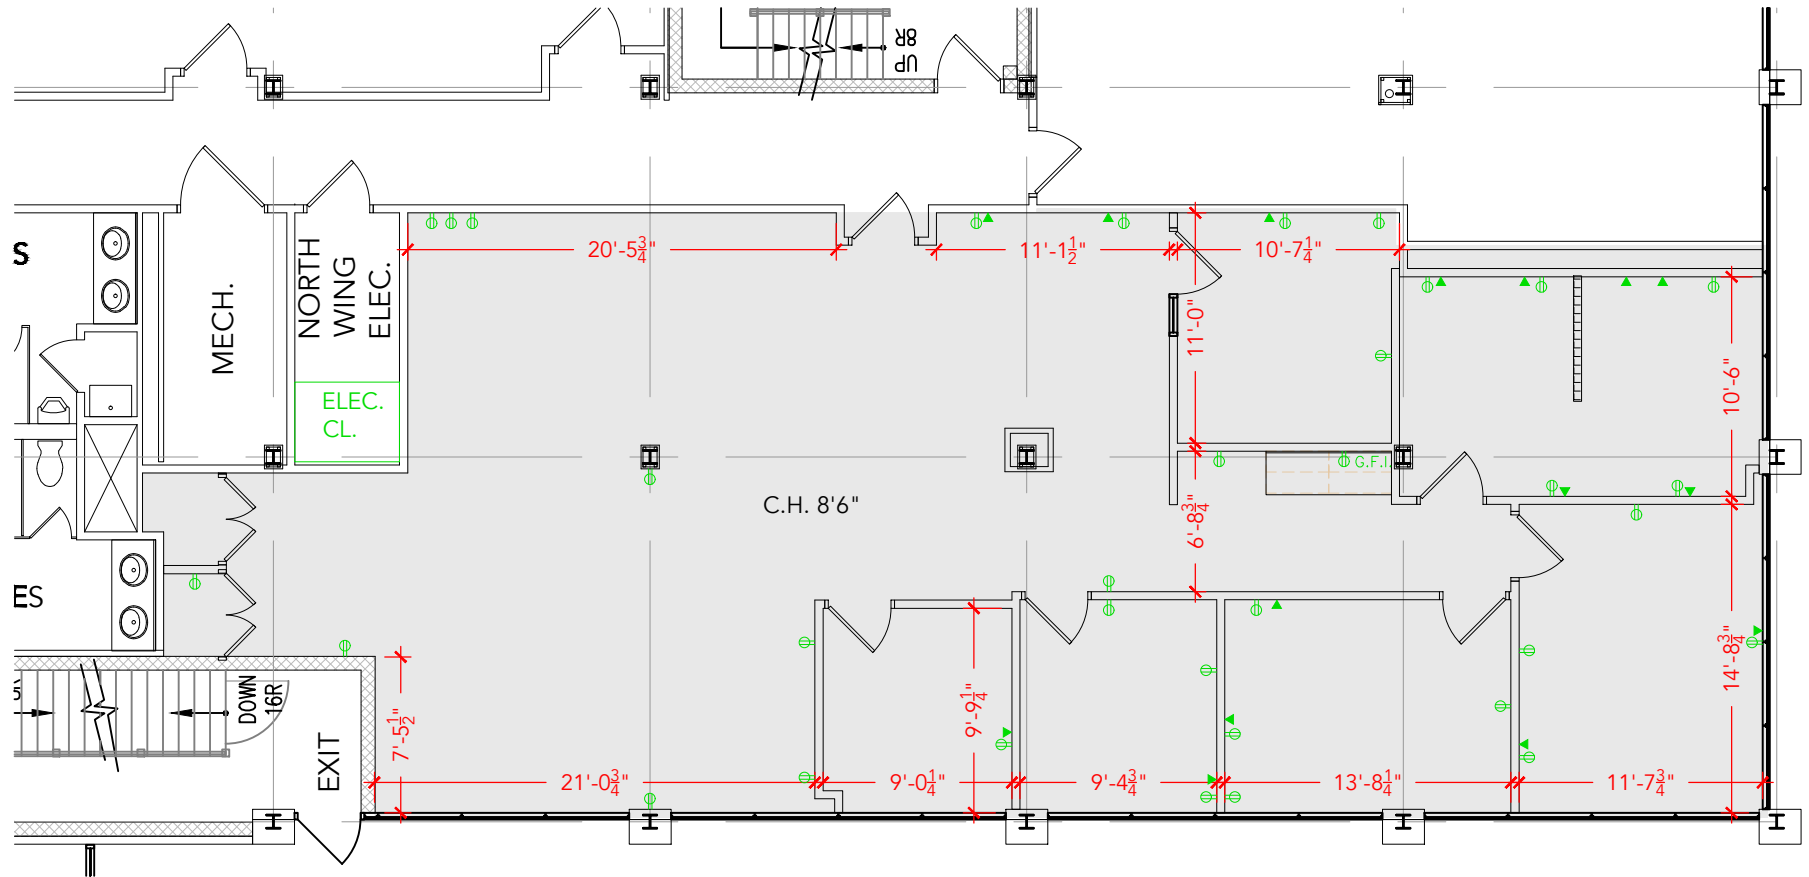

TOTAL SF AVAILABLE - 2,217 RSF (12.6%)

[Click to access 3D model](#)

Key Plan

Floor Plan