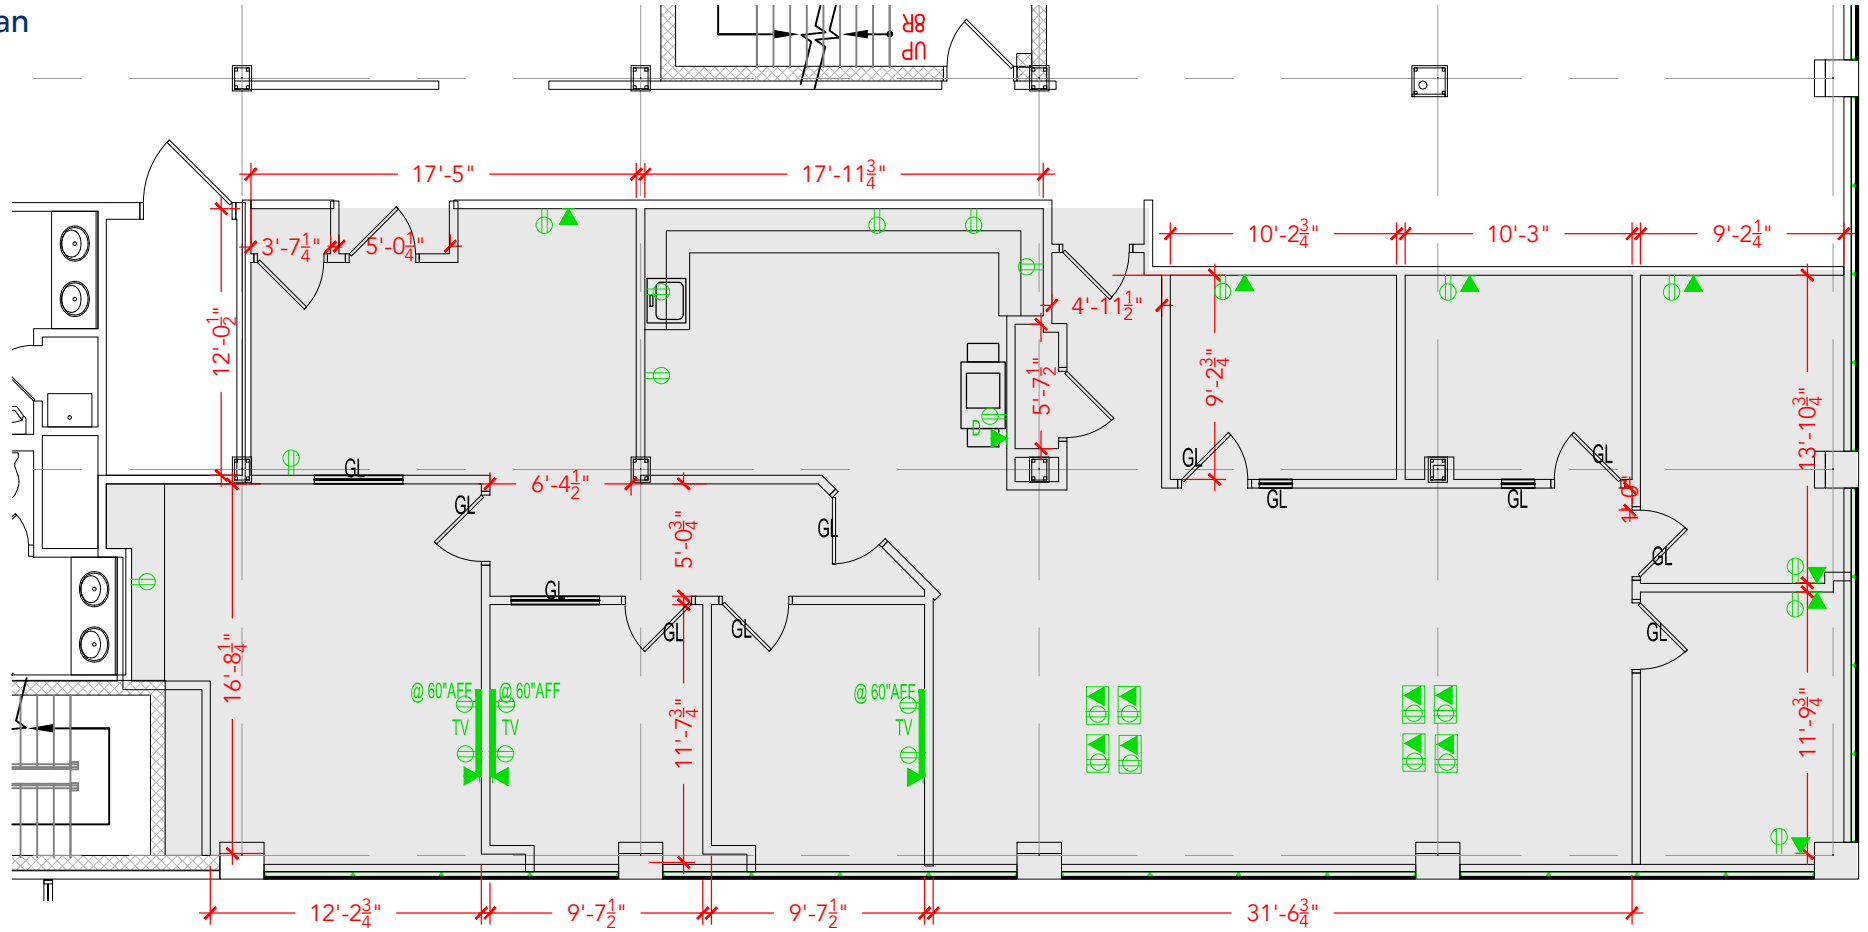

TOTAL SF AVAILABLE - 2,452 RSF(12.6%)

[Click to access 3D model](#)

Key Plan

Floor Plan