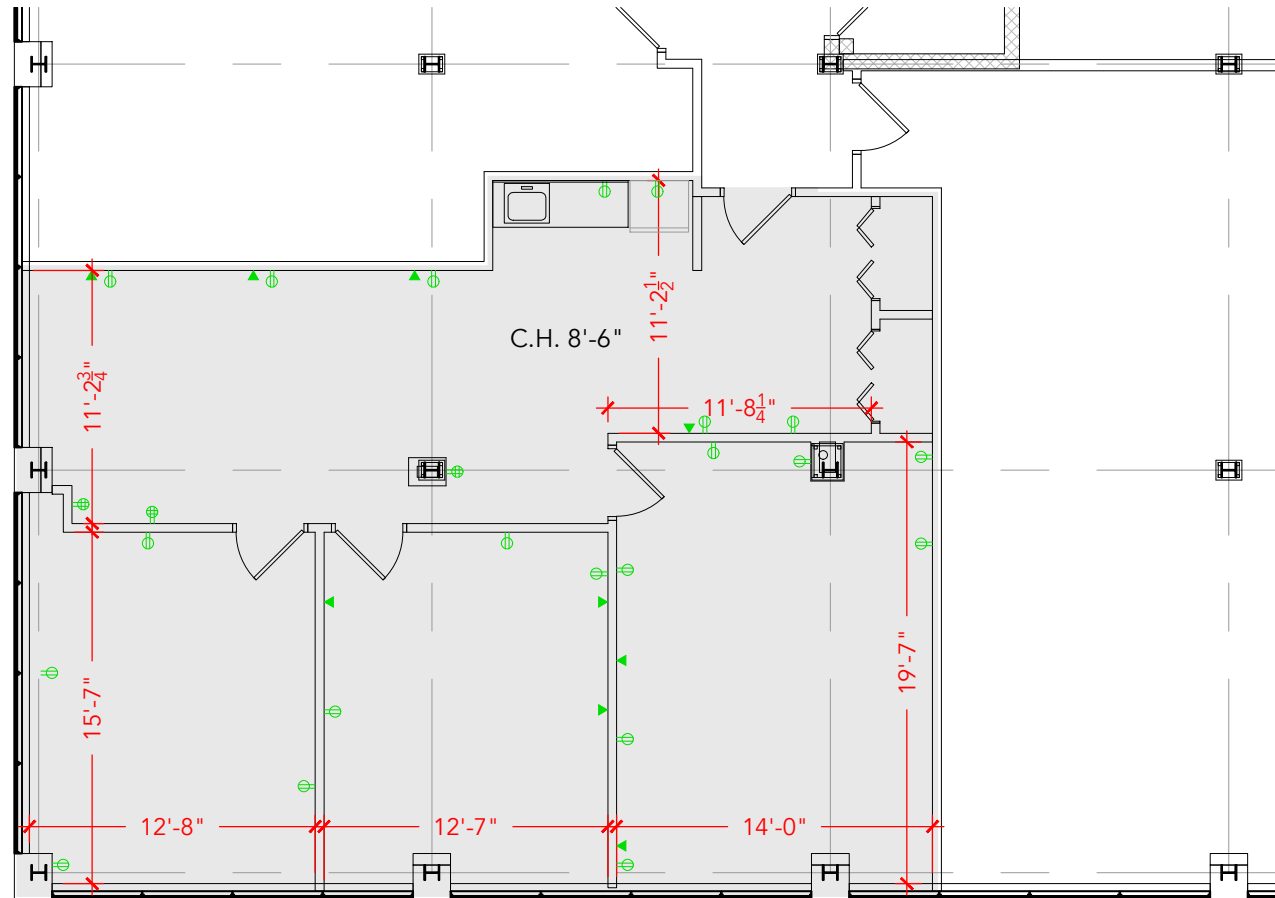

TOTAL SF AVAILABLE - 1,365 RSF(12.6%)

[Click to access 3D model](#)

Key Plan

Floor Plan