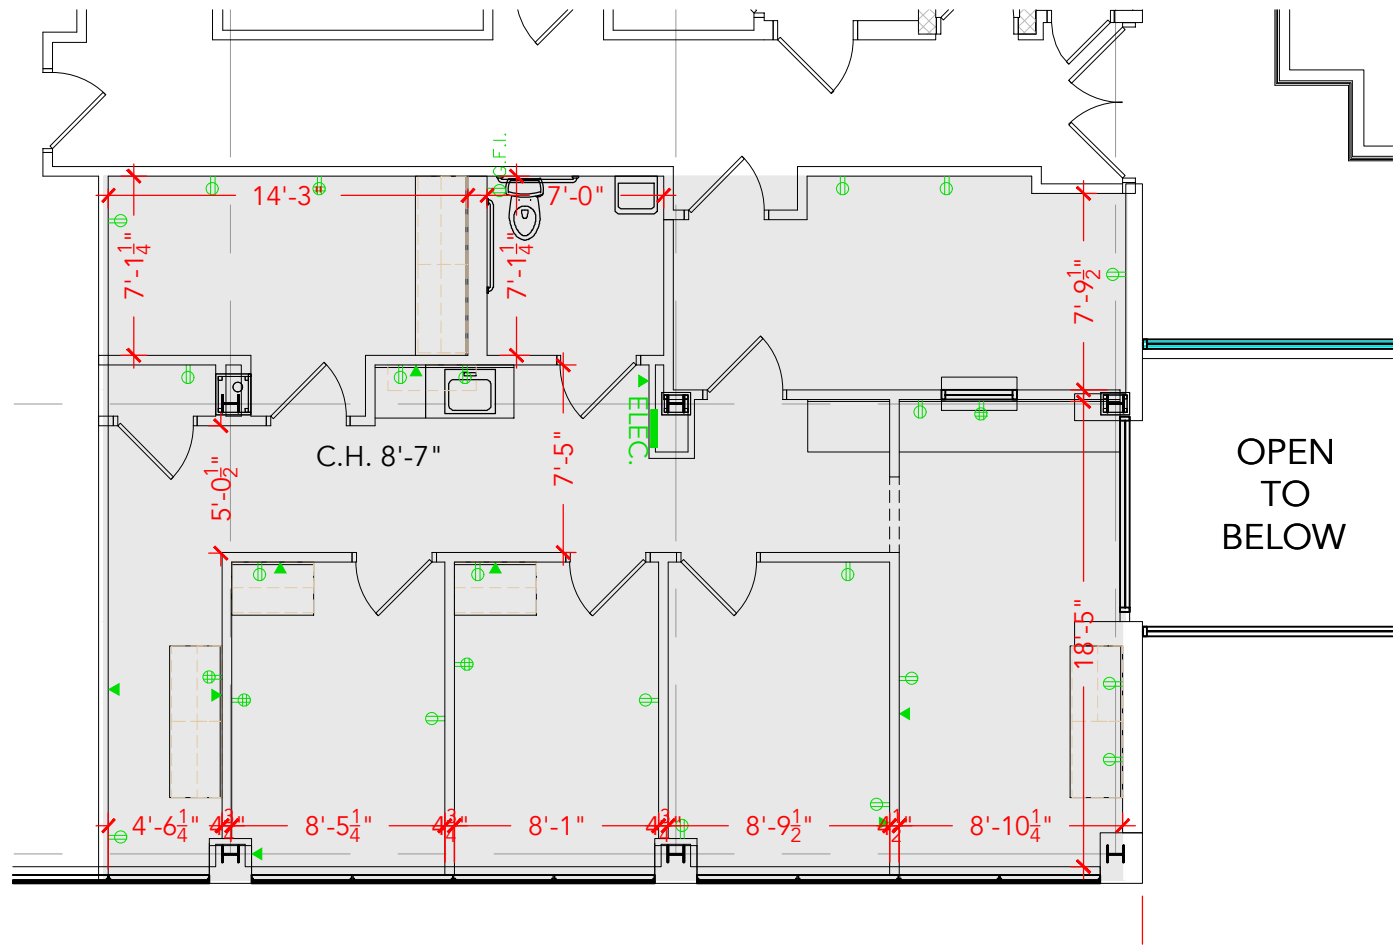

TOTAL SF AVAILABLE - 1,269 RSF(12.6%)

[Click to access 3D model](#)

Key Plan

Floor Plan