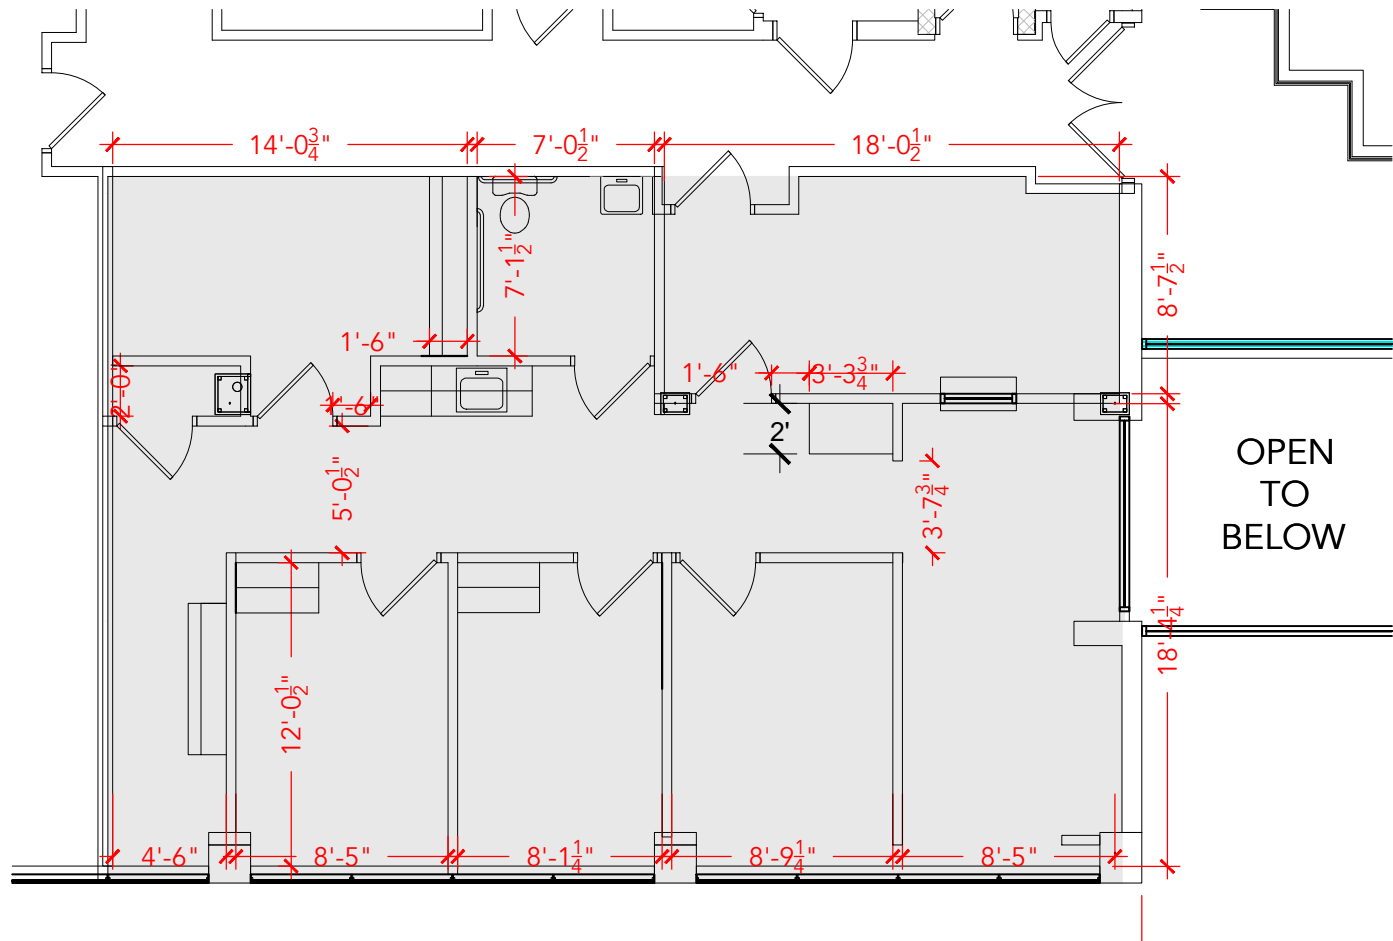

TOTAL SF AVAILABLE - 1,290 RSF(12.6%)

[Click to access 3D model](#)

Key Plan

Floor Plan