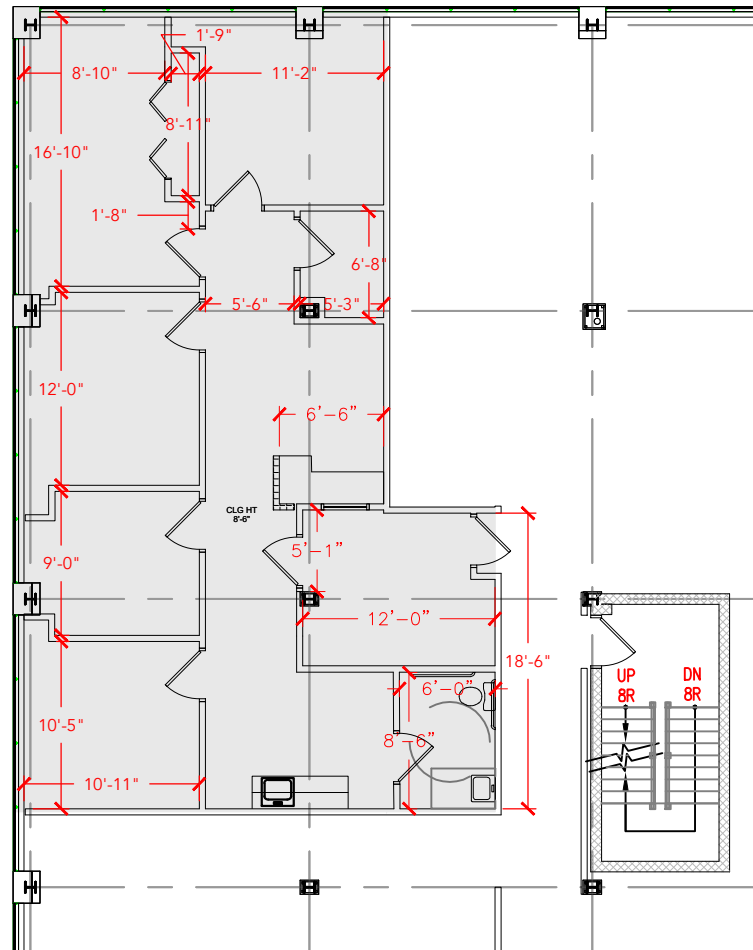

TOTAL SF AVAILABLE - 1,436 RSF (12.6%)

[Click to access 3D model](#)

Key Plan

Floor Plan