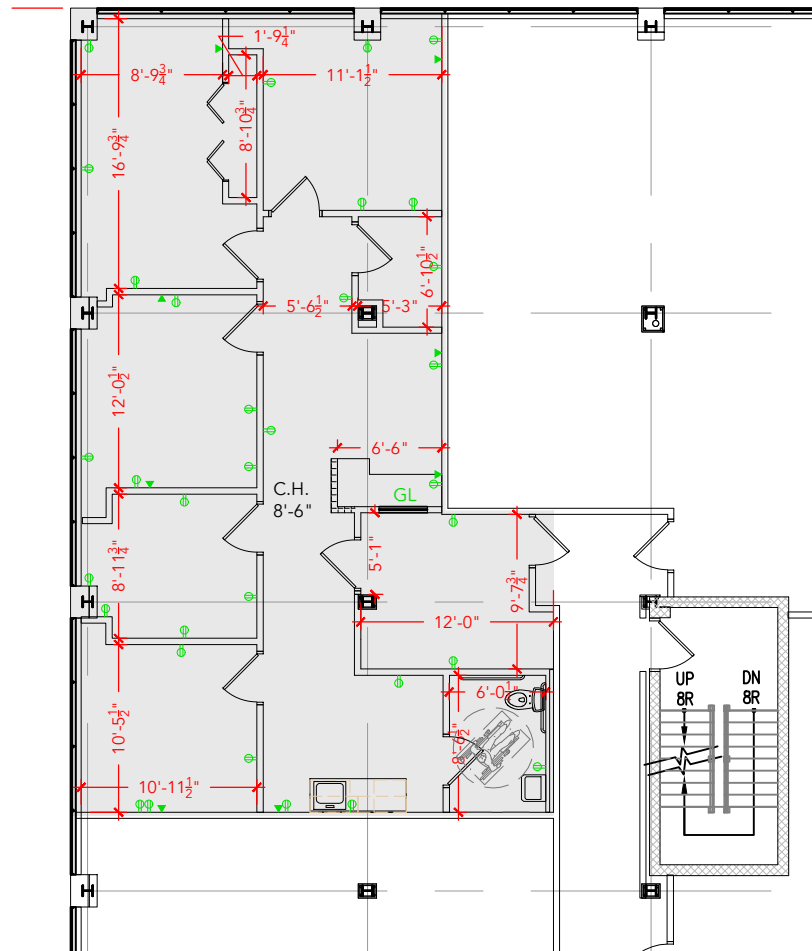

TOTAL SF AVAILABLE - 1,436 RSF(12.6%)

[Click to access 3D model](#)

Key Plan

Floor Plan